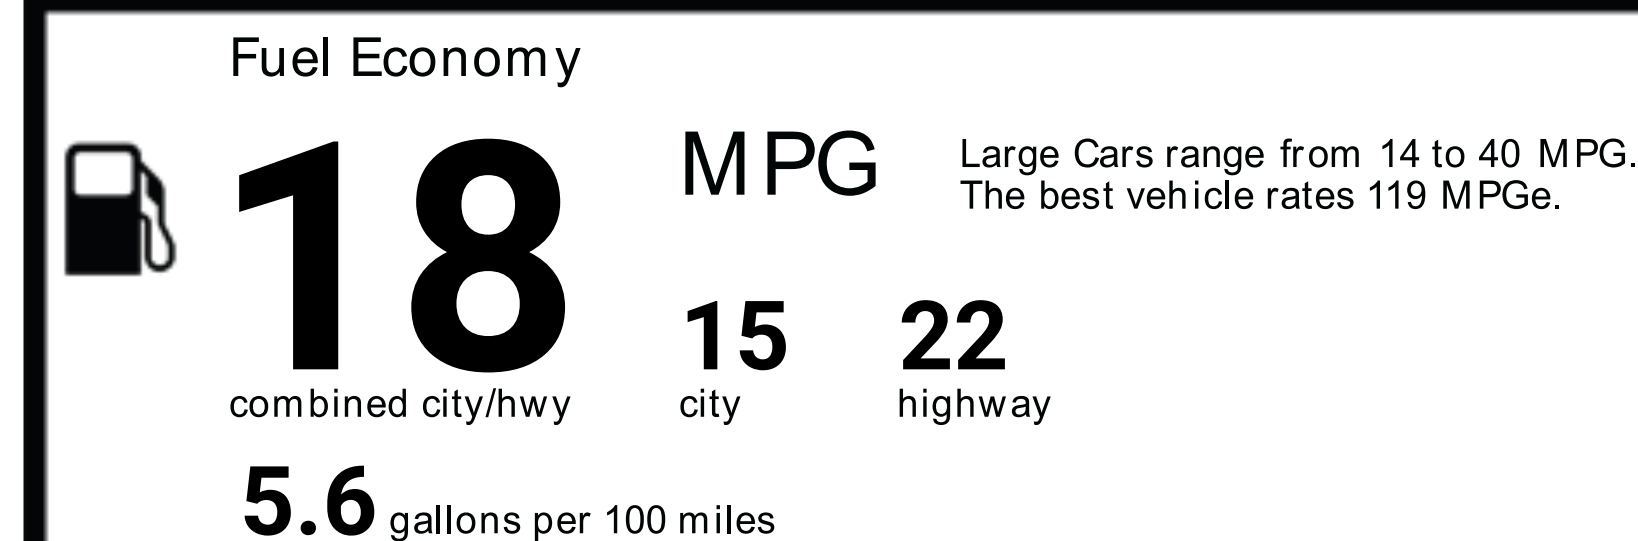

Manufacturer's Suggested Retail Price: \$45,765.00

ADDED FEATURES:

EBONY TWILIGHT METALLIC	\$395.00
AUDIO SYSTEM, COLOR TOUCH NAVIGATION RADIO WITH INTELLILINK AM/FM/SiriusXM radio with CD player, 6.5" diagonal touchscreen display, includes Advanced Bose 10-speaker system, USB port, auxiliary input jack and rear audio controls with 2 headphone jacks (headphones not included). (Includes (UBS) NavTraffic.	\$1,240.00
ENCLAVE SPORT TOURING EDITION includes (TY4) Carbon Satin Black grille and (PJK) 20" Chrome-clad cast aluminum wheels with Satin Black ice pockets	\$995.00
LPO, BUICK INTERIOR PROTECTION PACKAGE includes the following dealer installed LPO accessories: (VAV) First and second row all-weather floor mats, (VKN) Third row all-weather floor mats and (VLI) All-weather cargo mat	\$250.00
TRAILERING PACKAGE 4500 lbs. includes (V08) heavy-duty engine cooling system and (VR2) trailer hitch	\$575.00
FORWARD COLLISION ALERT AND LANE DEPARTURE WARNING	\$295.00

Delivery Fees \$925.00

Total Price : \$50,440.00

EPA DOT Fuel Economy and Environment

Gasoline Fuel

You spend **\$2,250** more in fuel costs over 5 years compared to the average new vehicle.

Annual fuel COST