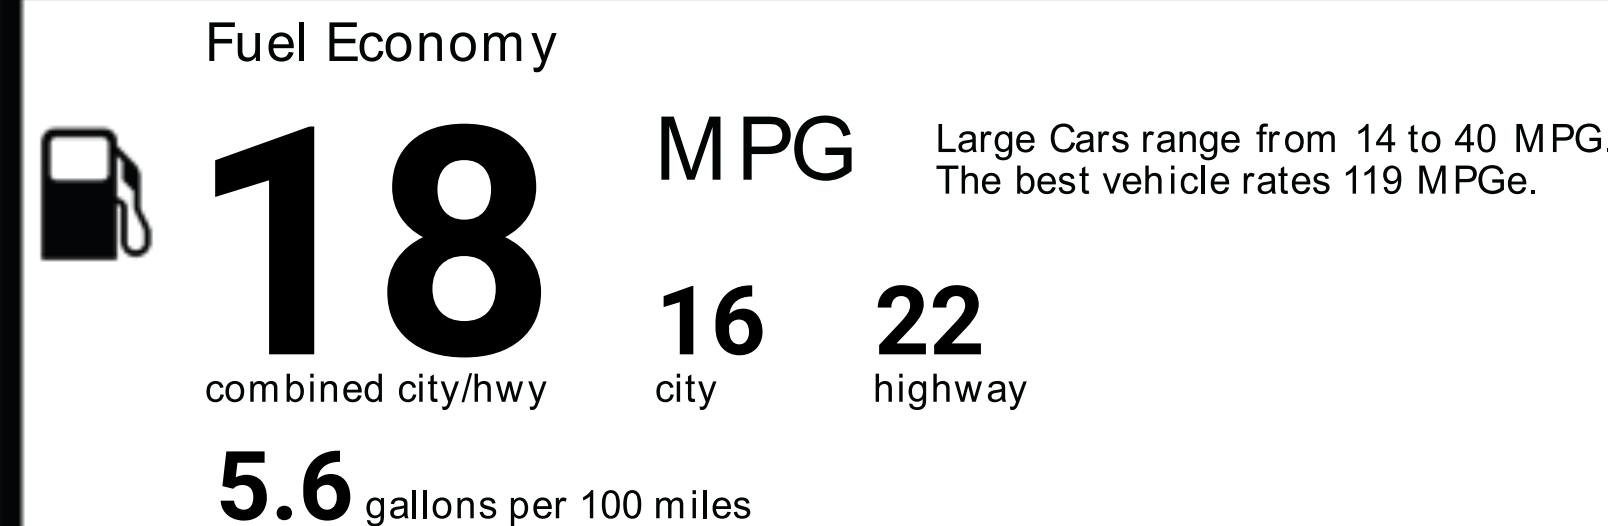

## EPA DOT Fuel Economy and Environment

Gasoline Fuel

You spend  
**\$2,250**  
more in fuel costs  
over 5 years  
compared to the  
average new vehicle.

Annual fuel COST

**\$1,850**

Actual results will vary for many reasons, including driving conditions and how you drive and maintain your vehicle. The average new vehicle gets 25 MPG and costs \$9,000 to fuel over 5 years. Cost estimates are based on 15,000 miles per year at \$ 3.00 per gallon. MPGe is miles per gasoline gallon equivalent. Vehicle emissions are a significant cause of climate change and smog.