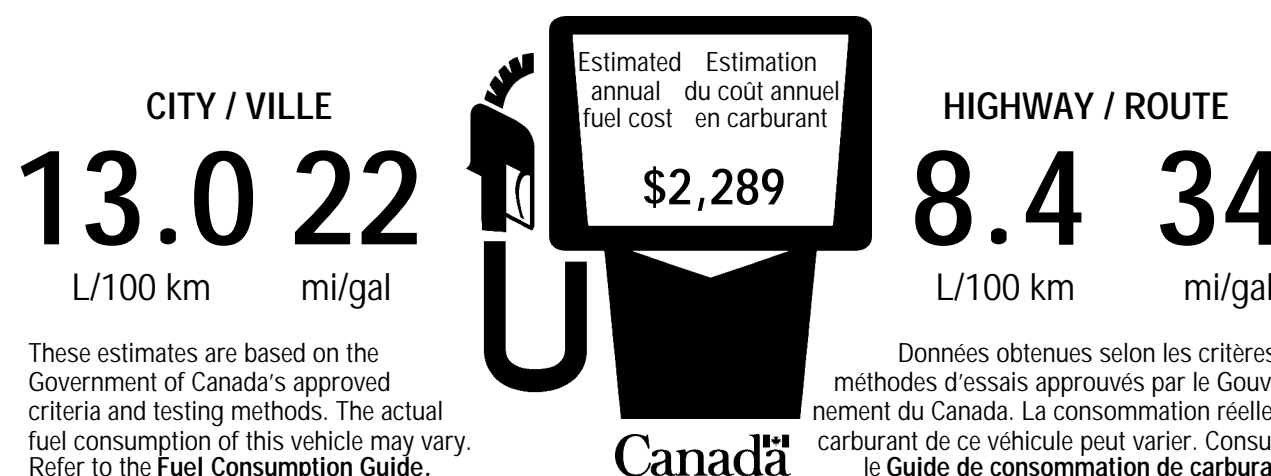

TOTAL PRICE: * $33,570

DEALER MAY SELL FOR LESS

Assembly Point/Port of Entry: TOLUCA, MEXICO

VIN: 3C4-PDDFG4CT-359177

L4-VON: 4373

S.L. 0528

*EXCLUDES LICENSE FEE, PROVINCIAL AND FEDERAL SALES TAXES AND DEALER SUPPLIED OPTIONS AND ACCESSORIES.

** SEE BROCHURE FOR DETAILS

For more information visit: www.dodge.ca or call 1-800-465-2001

Chrysler Canada Inc.

5-YEAR / 100,000-KM
$0 DEDUCTIBLE
POWERTRAIN WARRANTY

24-Hour Roadside Assistance

FULLY TRANSFERABLE

2012 Chrysler, Jeep, Dodge and Ram vehicles are backed by a 5-year or 100,000-kilometre* fully transferable Powertrain Limited Warranty with $0 deductible plus 24-hour roadside assistance*. Basic Warranty coverage is for 3 years or 60,000 kilometres*. Rust-through coverage on all body sheet metal is for 3 years. The Cummins® Turbo Diesel™ engine is protected by a separate Limited Warranty, covering the engine for 5 years or 160,000 kilometres*. The 5/100 Powertrain Limited Warranty does not apply to vehicles sold for certain commercial uses or to SRT models. Please see your dealer for details.
*Whichever comes first. *Some conditions may apply.

*This Vehicle Is Manufactured To Meet Specific Canadian Requirements.
This Vehicle Is Not Manufactured For Sale Or Registration Outside Of Canada.*

ENERGUIDE

Ask your dealer for the FUEL CONSUMPTION GUIDE or call 1-800-387-2000.

Demandez le GUIDE DE CONSOMMATION DE CARBURANT à votre concessionnaire ou composez le 1-800-387-2000.