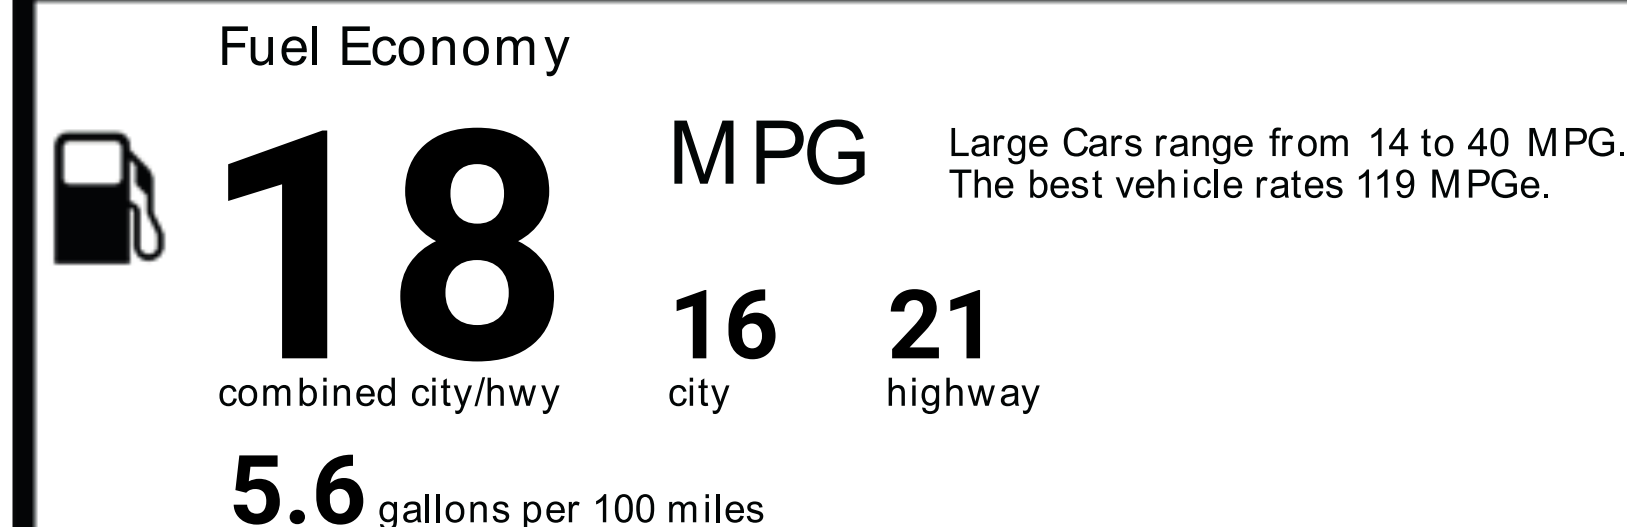

EPA DOT Fuel Economy and Environment

Gasoline Fuel

You spend
\$5,000
more in fuel costs
over 5 years
compared to the
average new vehicle.

Annual fuel COST

\$2,400

Actual results will vary for many reasons, including driving conditions and how you drive and maintain your vehicle. The average new vehicle gets 25 MPG and costs \$9,000 to fuel over 5 years. Cost estimates are based on 15,000 miles per year at \$3.00 per gallon. MPGe is miles per gasoline gallon equivalent. Vehicle emissions are a significant cause of climate change and smog.