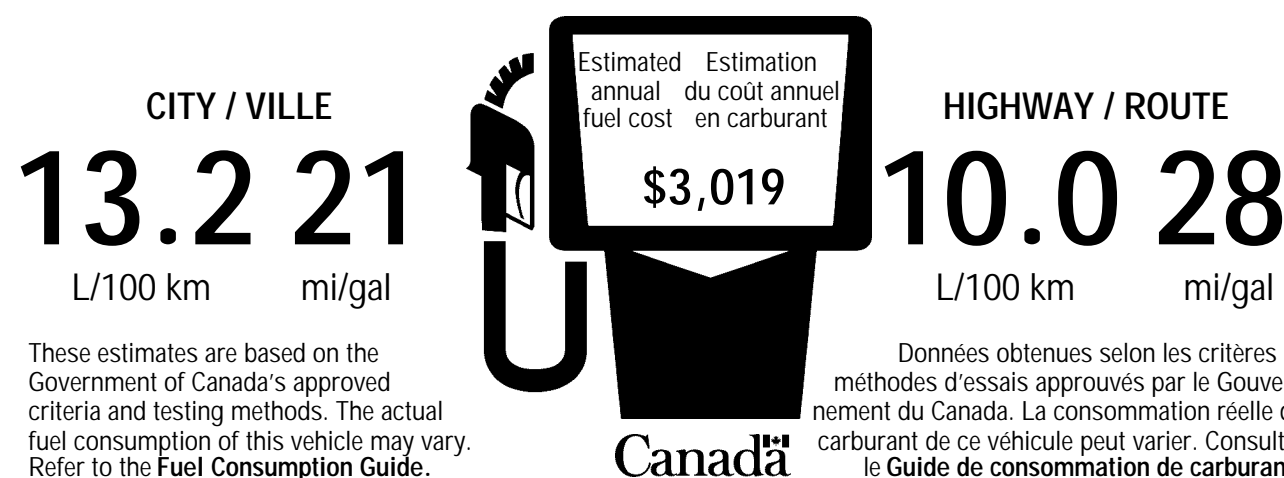

TOTAL PRICE: * $36,540

DEALER MAY SELL FOR LESS

Assembly Point/Port of Entry: TOLEDO, OHIO, U.S.A.

VIN: 1C4-HJWEGODL-656910

L4-VON: 3850

S.L. 0415

*EXCLUDES LICENSE FEE, PROVINCIAL AND FEDERAL SALES TAXES AND DEALER SUPPLIED OPTIONS AND ACCESSORIES.

** SEE BROCHURE FOR DETAILS

Chrysler Canada Inc.

5-YEAR / 100,000-KM
$0 DEDUCTIBLE
POWERTRAIN WARRANTY

24-Hour Roadside Assistance

FULLY TRANSFERABLE

2013 Chrysler, Jeep®, Dodge and Ram vehicles are backed by a 5-year or 100,000-kilometre* fully transferable Powertrain Limited Warranty with $0 deductible plus 24-hour roadside assistance*. Basic Warranty coverage is for 3 years or 60,000 kilometres*. Rust-through coverage on all body sheet metal is for 3 years. The Cummins® Turbo Diesel engine is protected by a separate Limited Warranty, covering the engine for 5 years or 160,000 kilometres*. The 5/100 Powertrain Limited Warranty does not apply to vehicles sold for certain commercial uses or to SRT models. Please see your dealer for details.

*Whichever comes first. *Some conditions may apply.

*This Vehicle Is Manufactured To Meet Specific Canadian Requirements.
This Vehicle Is Not Manufactured For Sale Or Registration Outside Of Canada.*

ENERGUIDE

Ask your dealer for the FUEL CONSUMPTION GUIDE or call 1-800-387-2000.

Demandez le GUIDE DE CONSOMMATION DE CARBURANT à votre concessionnaire ou composez le 1-800-387-2000.