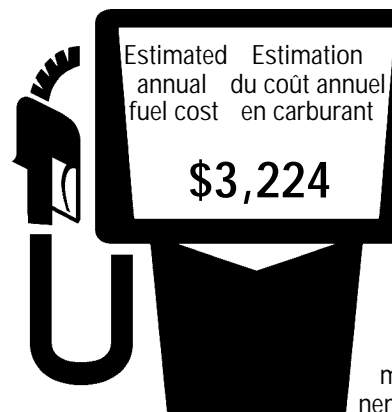

HIGHWAY / ROUTE
9.8 29
L/100 km mi/gal

These estimates are based on the Government of Canada's approved criteria and testing methods. The actual fuel consumption of this vehicle may vary. Refer to the Fuel Consumption Guide.

Canada

Données obtenues selon les critères et méthodes d'essais approuvés par le Gouvernement du Canada. La consommation réelle de carburant de ce véhicule peut varier. Consultez le Guide de consommation de carburant.

Demandez le GUIDE DE CONSOMMATION DE CARBURANT à votre concessionnaire ou composez le 1-800-387-2000.