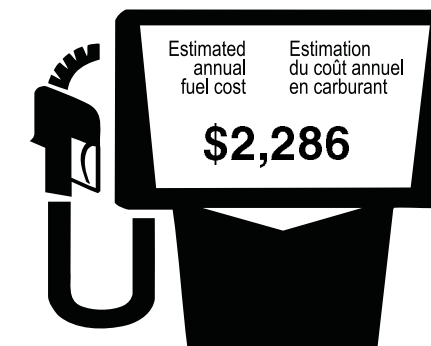

FUNCTIONAL

- BATTERY SAVER
- EASY FUEL CAPLESS FILLER
- ELEC PWR ASSIST STEERING
- MYKEY
- REM KEYLESS ENTRY/KEYPAD
- REVERSE CAMERA SYSTEM

SAFETY/SECURITY

- ADVANCETRAC W/ ROLL STABILITY CONTROL
- AIRBAGS, DRIVER & PASS
- AIRBAGS, SIDE
- DRIVER KNEE AIRBAG
- LATCH CHILD RESTRAINT SYS
- SAFETY CANOPY

WARRANTY

- 3 YR/60,000 KM BASIC
- 5YEAR/100,000 KM POWERTRAIN
- ROADSIDE ASSISTANCE 24 HR

INCLUDED ON THIS VEHICLE	(MSRP)*	PRICE INFORMATION	(MSRP)*
EQUIPMENT GROUP 201A	1,300.00	BASE PRICE	$25,999.00
•SE CONVENIENCE PACKAGE		TOTAL OPTIONS/OTHER	2,700.00
•PERIMETER ALARM			
•REAR PARKING AID SENSORS		TOTAL VEHICLE & OPTIONS/OTHER	28,699.00
•SYNC VOICE ACTIVATED SYSTEMS		DESTINATION & DELIVERY	1,650.00
•DEATC DUAL AUTO TEMP CONTROL			
•Tonneau COVER			
•POWER 10-WAY DRIVER SEAT			
OPTIONAL EQUIPMENT/OTHER			
10B8-002FF150099U0G			
2015 MODEL YEAR			
FEDERAL EXCISE TAX	100.00		
LEATHER COMFORT PACKAGE	1,300.00		
.LEATHER STEERING WHEEL			
.POWER HEATED MIRRORS			

"THIS VEH. NOT INTENDED FOR SALE OR REGISTRATION IN US" RETAIL PRICES EXCLUDE GST/HST

ENERGUIDE

Ask your dealer for the FUEL CONSUMPTION GUIDE or CALL 1-800-387-2000

2015 ESCAPE 2WD, 1.6L GTDI, 6 SPEED SELECT SHIFT TRANSMISSION/ESCAPE 2015 4X2, MOTEUR 1.6L GTDI, BOITE 6 VITESSES A SELECTEUR BIFONCTION SELECT SHIFT

CITY/VILLE

10.4 / 27
L/100 km mi/gal

HIGHWAY/ROUTE

7.4 / 38
L/100 km mi/gal

Canada

These estimates are based on the Government of Canada's approved criteria and testing methods. The actual fuel consumption of this vehicle may vary. Refer to the Fuel Consumption Guide.

Données obtenues selon les critères et méthodes d'essais approuvés par le Gouvernement du Canada. La consommation réelle de carburant de ce véhicule peut varier. Consultez le Guide de consommation de carburant.

Demandez le GUIDE DE CONSOMMATION DE CARBURANT à votre concessionnaire ou composez le 1-800-387-2000

**U.S. GOVERNMENT SAFETY RATINGS
COTES DE SÉCURITÉ DU GOUVERNEMENT AMÉRICAIN**

Overall Vehicle Score / Cote globale du véhicule	★★★★★
Frontal Crash / Collision frontale	★★★★★
Side Crash / Collision latérale	★★★★★
Rollover / Capotage	★★★★

Star ratings range from 1 to 5 stars (*****), with 5 being the highest. Les cotes varient de 1 à 5 étoiles (*****), 5 étant la cote la plus élevée.

Source: U.S. National Highway Traffic Safety Administration
For more information / Pour de plus amples renseignements
www.safercar.gov

1FMCU0GX9FUB75574