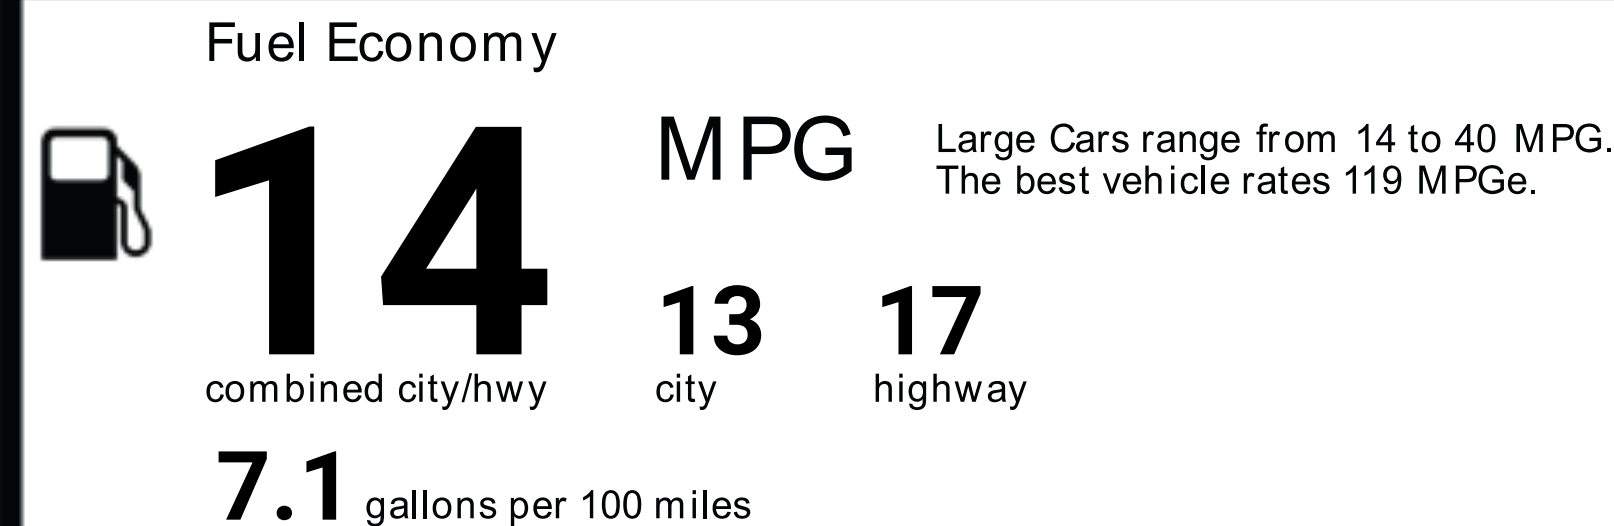

Total Price : \$38,880.00

EPA DOT Fuel Economy and Environment

Annual fuel COST

\$2,378

Actual results will vary for many reasons, including driving conditions and how you drive and maintain your vehicle. The average new vehicle gets 25 MPG and costs \$9,000 to fuel over 5 years. Cost estimates are based on 15,000 miles per year at \$3.00 per gallon. MPGe is miles per gasoline gallon equivalent. Vehicle emissions are a significant cause of climate change and smog.