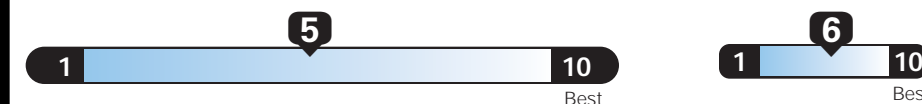

This vehicle emits 419 grams CO2 per mile. The best emits 0 grams per mile (tailpipe only). Producing and distributing fuel also creates emissions; learn more at fuel economy.gov

Actual results will vary for many reasons, including driving conditions and how you drive and maintain your vehicle. The average new vehicle gets 25 MPG and cost $9,000 to fuel over 5 years. Cost estimates are based on 15,000 miles per year at $3.00 per gallon. MPGe is miles per gasoline gallon equivalent. Vehicle emissions are a significant cause of climate change and smog.

fuel economy.gov
Calculate personalized estimates and compare vehicles

GOVERNMENT 5-STAR SAFETY RATINGS

Overall Vehicle Score ★★★★★

Based on the combined ratings of frontal, side, and rollover. Should ONLY be compared to other vehicles of similar size and weight.

Frontal Crash Driver Passenger ★★★★★

Based on the risk of injury in a frontal impact. Should ONLY be compared to other vehicles of similar size and weight.

Side Crash Front seat Rear seat ★★★★★

Based on the risk of injury in a side impact.

Rollover ★★★★★

Based on the risk of rollover in a single-vehicle crash.

Star ratings range from 1 to 5 stars (★★★★★) with 5 being the highest.

Source: National Highway Traffic Safety Administration (NHTSA)

www.safercar.gov or 1-888-327-4236

The safety ratings above are based on Federal Government tests of particular vehicles equipped with certain features and options. The performance of this vehicle may differ.

PARTS CONTENT INFORMATION

FOR VEHICLES IN THIS CARLINE:
U.S./CANADIAN PARTS CONTENT: 29%

MAJOR SOURCES OF FOREIGN PARTS CONTENT:

MEXICO: 62%
NOTE: PARTS CONTENT DOES NOT INCLUDE FINAL ASSEMBLY, DISTRIBUTION, OR OTHER NON-PARTS COSTS.

FOR THIS VEHICLE:
FINAL ASSEMBLY POINT:
TOLUCA, MEXICO

COUNTRY OF ORIGIN:
ENGINE: UNITED STATES
TRANSMISSION: UNITED STATES