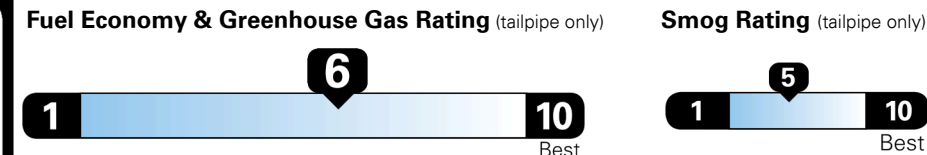

MotorWeek's 2016 Driver's Choice Award For Best Small Utility

EPA DOT Fuel Economy and Environment

Gasoline Vehicle

Fuel Economy

26 MPG
combined city/hwy

24 MPG
city

28 MPG
highway

3.8 gallons per 100 miles

Small SUVs range from 18 to 33 MPG. The best vehicle rates 119 MPGe.

You save $250
in fuel costs over 5 years compared to the average new vehicle.

Annual fuel cost $1,750