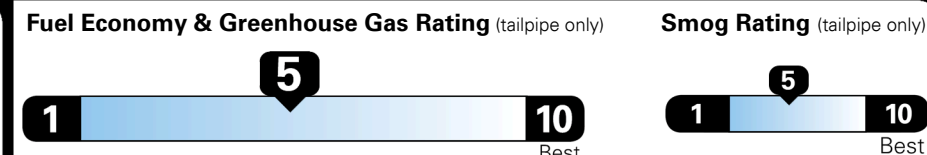

MotorWeek's 2016 Driver's Choice Award For Best Small Utility

EPA DOT Fuel Economy and Environment

Gasoline Vehicle

Fuel Economy

23 MPG
combined city/hwy

21 MPG
city

26 MPG
highway

4.3 gallons per 100 miles

Small SUVs range from 18 to 33 MPG. The best vehicle rates 119 MPGe.

You spend $750 more in fuel costs over 5 years compared to the average new vehicle.

Annual fuel cost $1,950