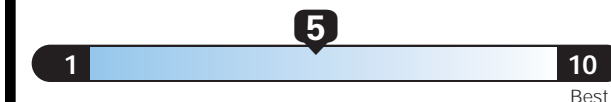

This vehicle emits 368 grams CO2 per mile. The best emits 0 grams per mile (tailpipe only). Producing and distributing fuel also creates emissions; learn more at fuel economy.gov

Actual results will vary for many reasons, including driving conditions and how you drive and maintain your vehicle. The average new vehicle gets 25 MPG and cost $9,000 to fuel over 5 years. Cost estimates are based on 15,000 miles per year at $3.00 per gallon. MPGe is miles per gasoline gallon equivalent. Vehicle emissions are a significant cause of climate change and smog.

fuel economy.gov

Calculate personalized estimates and compare vehicles

Smartphone
QR Code™