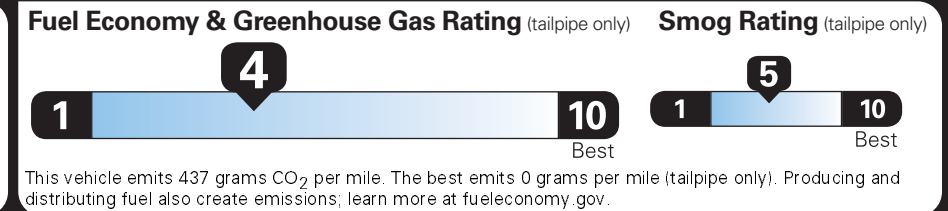

SAFETY/SECURITY

- ADVANCETRAC WITH RSC
- SAFETY CANOPY SYSTEM
- PERIMETER ANTITHEFT SYSTEM
- SOS POST CRASH SYSTEM
- PERSONAL SAFETY SYSTEM

WARRANTY

- 4YR/50K MILE WARRANTY
- 6YR/70K MI POWERTRAIN WARR
- 2YR/24K COMP MAINTENANCE

INCLUDED ON THIS VEHICLE

EQUIPMENT GROUP 102A RESERVE

OPTIONAL EQUIPMENT/OTHER

2016 MODEL YEAR	
WHITE PLATINUM MET TRI-COAT	695.00
.20" PREM PAINTED ALUM WHEELS	
CLIMATE PACKAGE	595.00
HEATED REAR SEATS	
HEATED STEERING WHEEL	
RAIN SENSING WIPERS	
DRIVER ASSISTANCE PACKAGE	1,650.00
INTERIOR MIRROR WITH CAMERA	
LANE KEEPING SYSTEM	
ADAPTIVE CRUISE CONTROL	
ACTIVE BRAKING	
2ND RW INFLATABLE SAFETY BELTS	250.00
CLASS D 5001-6000 LBS	
CAPPUCCINO	375.00
FRONT LICENSE PLATE BRACKET	NO CHARGE

PRICE INFORMATION

BASE PRICE	$45,315.00
TOTAL OPTIONS/OTHER	3,565.00
TOTAL VEHICLE & OPTIONS/OTHER	48,880.00
DESTINATION & DELIVERY	925.00

EPA DOT Fuel Economy and Environment

Gasoline Vehicle

Fuel Economy

20 MPG
combined city/hwy

17 city

26 highway

5.0 gallons per 100 miles

Small SUVs range from 18 to 33 MPG. The best vehicle rates 119 MPGe.

You spend **$2,250** more in fuel costs over 5 years compared to the average new vehicle.

Annual fuel cost **$2,250**

Actual results will vary for many reasons, including driving conditions and how you drive and maintain your vehicle. The average new vehicle gets 25 MPG and costs $9,000 to fuel over 5 years. Cost estimates are based on 15,000 miles per year at $3.00 per gallon. MPGe is miles per gasoline gallon equivalent. Vehicle emissions are a significant cause of climate change and smog.

fueleconomy.gov

Calculate personalized estimates and compare vehicles

GOVERNMENT 5-STAR SAFETY RATINGS

Overall Vehicle Score ★★★★★

Based on the combined ratings of frontal, side and rollover. Should ONLY be compared to other vehicles of similar size and weight.

Frontal Crash ★★★★★
Driver Passenger

Based on the risk of injury in a frontal impact. Should ONLY be compared to other vehicles of similar size and weight.

Side Crash ★★★★★
Front seat Rear seat

Based on the risk of injury in a side impact.

Rollover ★★★★★

Based on the risk of rollover in a single-vehicle crash.

Star ratings range from 1 to 5 stars (★★★★★), with 5 being the highest. Source: National Highway Traffic Safety Administration (NHTSA). www.safercar.gov or 1-888-327-4236

RAMP ONE		TOTAL MSRP	$49,805.00
RA52		This label is affixed pursuant to the Federal Automobile Information Disclosure Act. Gasoline, License, and Title Fees, State and Local taxes are not included. Dealer installed options or accessories are not included unless listed above.	
RAMP TWO	FINAL ASSEMBLY PLANT		
	OAKVILLE		
METHOD OF TRANSP.	ITEM #:	67-1203 0/T 2	
RAIL	GB152 N RD 2X 625 000236 02 15 16		

Lincoln Protect
Insist on Lincoln Protect! The only extended service plan fully backed by Lincoln and honored at every Lincoln dealership in the U.S., Canada and Mexico. See your Lincoln dealer for additional details, or visit www.LincolnOwner.com for more information.

LINCOLN AUTOMOTIVE FINANCIAL SERVICES
Choose the vehicle you want. Whether you decide to lease or finance, you'll find the choices that are right for you. See your Lincoln Dealer for details or visit www.LincolnAFS.com.

LINCOLN SYNC

Introducing SYNC® 3, our next generation of voice-activated technology