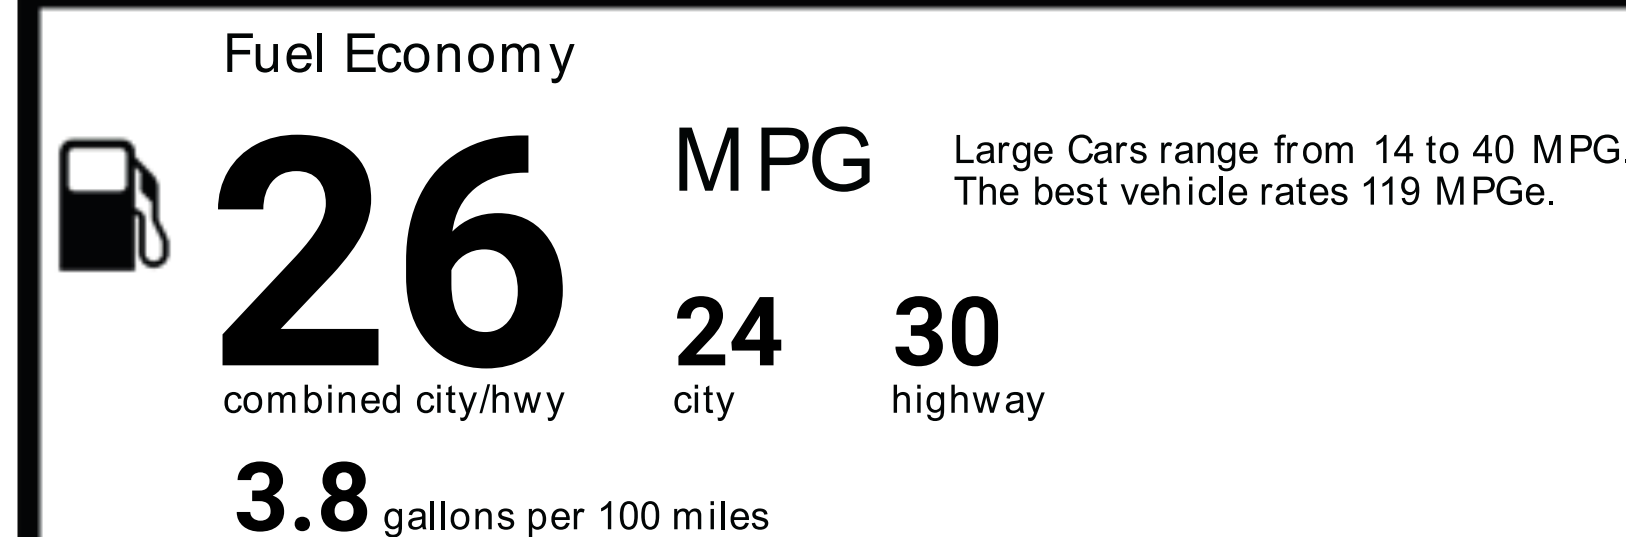

Delivery Fees \$900.00

Total Price : \$33,625.00

EPA DOT Fuel Economy and Environment

Gasoline Fuel

You save
\$600
 more in fuel costs over 5 years compared to the average new vehicle.

Annual fuel COST

\$1,280