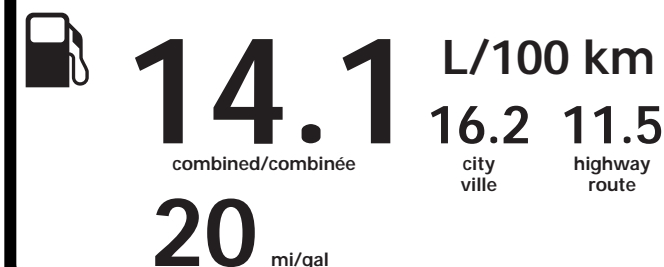

Canada

ENERGUIDE

Gasoline Vehicle  
Véhicule à essence

**Fuel Consumption / Consommation de carburant**

**Annual fuel cost**  
for an annual distance of 20,000 km, and an average fuel price of \$1.09 per litre