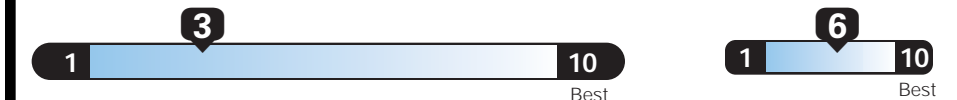

This vehicle emits 528 grams CO2 per mile. The best emits 0 grams per mile (tailpipe only). Producing and distributing fuel also creates emissions; learn more at fuel economy.gov

Actual results will vary for many reasons, including driving conditions and how you drive and maintain your vehicle. The average new vehicle gets 25 MPG and cost $9,000 to fuel over 5 years. Cost estimates are based on 15,000 miles per year at $3.15 per gallon. MPGe is miles per gasoline gallon equivalent. Vehicle emissions are a significant cause of climate change and smog.

fuel economy.gov

Calculate personalized estimates and compare vehicles