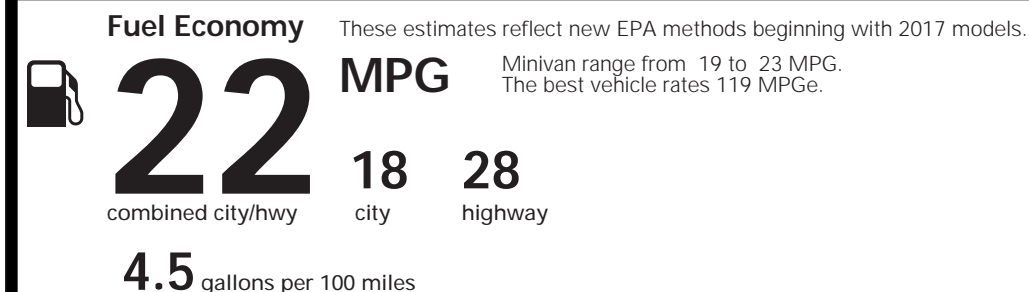

Power Liftgate

Power Sliding Doors

Premium Fog Lamps

LED Tail Lamps

Power Heated Fold-Away Mirrors

Painted Front Fascia with Chrome Accents

OPTIONAL EQUIPMENT (May Replace Standard Equipment)

Customer Preferred Package 25L

Uconnect® 8.4 NAV

$995

Uconnect® Access 1-Yr Trial (Registration Req'd)

8.4-Inch Touchscreen Display

GPS Navigation

HD Radio

SiriusXM Traffic / 5-Yr Traffic Subscription

SiriusXM Travel Link 5-Yr Travel Link Subscription

Uconnect® Access

For Details Visit www.DriveUconnect.com

GPS Antenna Input

Inflatable Spare Tire Kit with Sealant

$295

17-Inch Inflatable Spare Tire

DESTINATION CHARGE

$995

TOTAL PRICE: * $36,780

WARRANTY COVERAGE

5-year or 60,000-mile Powertrain Limited Warranty.

3-year or 36,000-mile Basic Limited Warranty.

Ask Dealer for a copy of the limited warranties or

see your owner's manual for details.

**5 YEAR / 60,000 MILE
POWERTRAIN WARRANTY**

Assembly Point/Port of Entry: WINDSOR, ONTARIO, CANADA

VIN: 2C4-RC1BG4HR-540029

L4-VON: 8869

S.L.
0721

THIS LABEL IS ADDED TO THIS VEHICLE TO COMPLY WITH FEDERAL LAW. THE LABEL CANNOT BE REMOVED OR ALTERED PRIOR TO DELIVERY TO THE ULTIMATE PURCHASER.

* STATE AND/OR LOCAL TAXES IF ANY, LICENSE AND TITLE FEES AND DEALER SUPPLIED AND INSTALLED OPTIONS AND ACCESSORIES ARE NOT INCLUDED IN THIS PRICE. DISCOUNT, IF ANY, IS BASED ON PRICE OF OPTIONS IF PURCHASED SEPARATELY.

EPA DOT Fuel Economy and Environment

Gasoline Vehicle

You spend **$1,250** more in fuel costs over 5 years compared to the average new vehicle.

Annual fuel cost **$1,650**

Fuel Economy & Greenhouse Gas Rating (tailpipe only) Smog Rating (tailpipe only)

This vehicle emits 416 grams CO2 per mile. The best emits 0 grams per mile (tailpipe only). Producing and distributing fuel also creates emissions; learn more at fuel economy.gov

Actual results will vary for many reasons, including driving conditions and how you drive and maintain your vehicle. The average new vehicle gets 26 MPG and cost $7,000 to fuel over 5 years. Cost estimates are based on 15,000 miles per year at $2.45 per gallon. MPGe is miles per gasoline gallon equivalent. Vehicle emissions are a significant cause of climate change and smog.

fuel economy.gov

Calculate personalized estimates and compare vehicles

Smartphone QR Code™

GOVERNMENT 5-STAR SAFETY RATINGS

This vehicle has not been rated by the government for frontal crash, side crash or rollover risk.

Source: National Highway Traffic Safety Administration (NHTSA)
www.safercar.gov or 1-888-327-4236

PARTS CONTENT INFORMATION

FOR VEHICLES IN THIS CARLINE:
U.S./CANADIAN PARTS CONTENT: 72%
NOTE: PARTS CONTENT DOES NOT INCLUDE FINAL ASSEMBLY, DISTRIBUTION, OR OTHER NON-PARTS COSTS.

FOR THIS VEHICLE:
FINAL ASSEMBLY POINT:
WINDSOR, ONTARIO, CANADA
COUNTRY OF ORIGIN:
ENGINE: MEXICO
TRANSMISSION: UNITED STATES