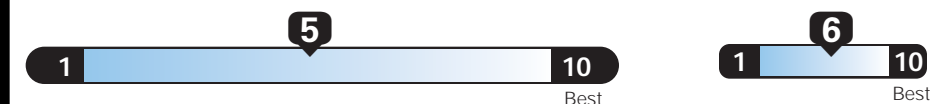

Fuel Economy & Greenhouse Gas Rating (tailpipe only) Smog Rating (tailpipe only)

This vehicle emits 416 grams CO2 per mile. The best emits 0 grams per mile (tailpipe only). Producing and distributing fuel also creates emissions; learn more at fuel economy.gov

Actual results will vary for many reasons, including driving conditions and how you drive and maintain your vehicle. The average new vehicle gets 26 MPG and cost $7,000 to fuel over 5 years. Cost estimates are based on 15,000 miles per year at $2.45 per gallon. MPGe is miles per gasoline gallon equivalent. Vehicle emissions are a significant cause of climate change and smog.

fuel economy.gov

Calculate personalized estimates and compare vehicles

Smartphone QR Code™

GOVERNMENT 5-STAR SAFETY RATINGS

This vehicle has not been rated by the government for frontal crash, side crash or rollover risk.

Source: National Highway Traffic Safety Administration (NHTSA)
www.safercar.gov or 1-888-327-4236

PARTS CONTENT INFORMATION

FOR VEHICLES IN THIS CARLINE:
U.S./CANADIAN PARTS CONTENT: 72%
NOTE: PARTS CONTENT DOES NOT INCLUDE FINAL ASSEMBLY, DISTRIBUTION, OR OTHER NON-PARTS COSTS.

FOR THIS VEHICLE:
FINAL ASSEMBLY POINT:
WINDSOR, ONTARIO, CANADA
COUNTRY OF ORIGIN:
ENGINE: MEXICO
TRANSMISSION: UNITED STATES