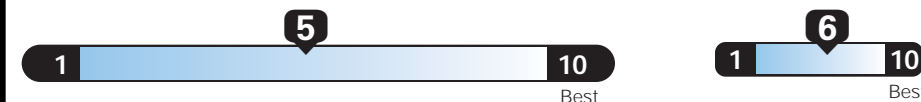

This vehicle emits 416 grams CO2 per mile. The best emits 0 grams per mile (tailpipe only). Producing and distributing fuel also creates emissions; learn more at fueleconomy.gov

Actual results will vary for many reasons, including driving conditions and how you drive and maintain your vehicle. The average new vehicle gets 26 MPG and cost $7,000 to fuel over 5 years. Cost estimates are based on 15,000 miles per year at $2.45 per gallon. MPGe is miles per gasoline gallon equivalent. Vehicle emissions are a significant cause of climate change and smog.

fueleconomy.gov Calculate personalized estimates and compare vehicles