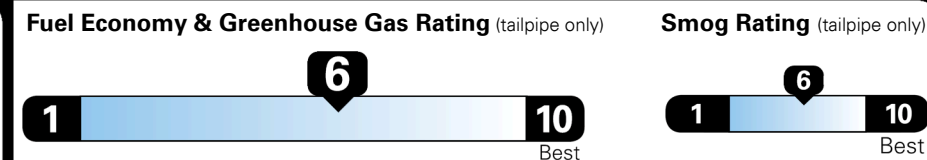

MotorWeek's 2017 Driver's Choice Award For Best Small Utility

EPA DOT Fuel Economy and Environment

Gasoline Vehicle

Fuel Economy

27 MPG
 combined city/hwy

25 MPG
 city

30 MPG
 highway

3.7 gallons per 100 miles

Small SUVs range from 18 to 34 MPG. The best vehicle rates 136 MPGe.

You save \$250
 in fuel costs over 5 years compared to the average new vehicle.

Annual fuel cost \$1,350

Actual results will vary for many reasons, including driving conditions and how you drive and maintain your vehicle. The average new vehicle gets 26 MPG and costs \$7,000 to fuel over 5 years. Cost estimates are based on 15,000 miles per year at \$ 2.45 per gallon. MPGe is miles per gasoline gallon equivalent. Vehicle emissions are a significant cause of climate change and smog.