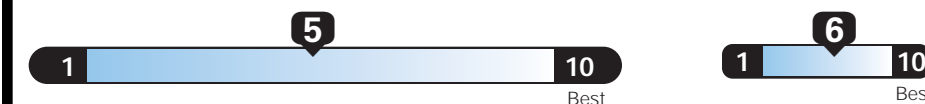

EPA DOT Fuel Economy and Environment

Gasoline Vehicle

Fuel Economy These estimates reflect new EPA methods beginning with 2017 models.
25 MPG Small SUV 4WD range from 18 to 34 MPG. The best vehicle rates 136 MPGe.
22 city 30 highway
4.0 gallons per 100 miles

You spend $250
more in fuel costs over 5 years compared to the average new vehicle.

Annual fuel COST $1,450

Fuel Economy & Greenhouse Gas Rating (tailpipe only) **Smog Rating (tailpipe only)**