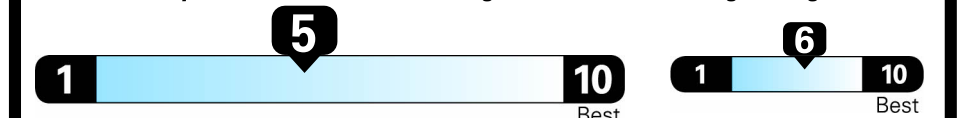

This vehicle emits 412 grams of CO₂ per mile. The best emits 0 grams per mile (tailpipe only). Producing and distributing fuel also create emissions; learn more at fueleconomy.gov.

Actual results will vary for many reasons, including driving conditions and how you drive and maintain your vehicle. The average new vehicle gets 26 MPG and costs $7,000 to fuel over 5 years. Cost estimates are based on 15,000 miles per year at $2.80 per gallon. MPGe is miles per gasoline gallon equivalent. Vehicle emissions are a significant cause of climate change and smog.

fueleconomy.gov

Calculate personalized estimates and compare vehicles

Smartphone QR Code™

SOLD TO: 422144
VOLKSWAGEN OF DOWNTOWN L.A.
1900 S FIGUEROA ST
LOS ANGELES, CA 90007

SHIP TO: 422144
VOLKSWAGEN OF DOWNTOWN L.A.
1900 S FIGUEROA ST
LOS ANGELES, CA 90007

Port of Entry: SAN DIEGO
VIN: WVGAV7AX4HK023304

GOVERNMENT 5-STAR SAFETY RATINGS

Overall Vehicle Score ★★★★★

Based on the combined ratings of frontal, side and rollover. Should ONLY be compared to other vehicles of similar size and weight.

Frontal Crash	Driver Passenger	★★★★★

Based on the risk of injury in a frontal impact. Should ONLY be compared to other vehicles of similar size and weight.

Side Crash	Front Seat Rear Seat	★★★★★

Based on the risk of injury in a side impact.

Rollover	★★★★★

Based on the risk of rollover in a single-vehicle crash.

Star ratings range from 1 to 5 stars (★★★★★) with 5 being the highest.

Source: National Highway Traffic Safety Administration (NHTSA).

www.safercar.gov or 1-888-327-4236

Who better to get you into a Volkswagen than us? **Volkswagen Credit**

Volkswagen

Disclaimer: The Monroney describes the vehicle features when the vehicle was first sold/leased to the customer and that as of the present day the actual features on the vehicle might differ from the ones listed on the Monroney label.

The Monroney label is for view only purposes and must not be used to paste on the vehicle as a Monroney sticker for resale.