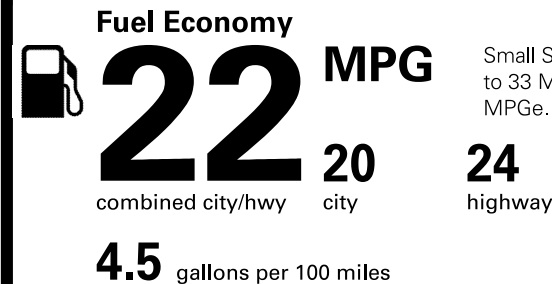

Destination Charge **\$865.00**

Total Price: \$26,130.00

Fuel, license, title fees, taxes and dealer-installed accessories are not included.

PARTS CONTENT INFORMATION

FOR VEHICLES IN THIS CARLINE:	FOR THIS VEHICLE:
U.S./CANADIAN	FINAL ASSEMBLY POINT:
PARTS CONTENT: 1%	OSNABRUCK, GERMANY
MAJOR SOURCES OF FOREIGN	COUNTRY OF ORIGIN:
PARTS CONTENT:	ENGINE: HUNGARY
GERMANY: 49%	TRANSMISSION: JAPAN
HUNGARY: 15%	

NOTE: PARTS CONTENT DOES NOT INCLUDE FINAL ASSEMBLY, DISTRIBUTION OR OTHER NON-PARTS COSTS.

EPA DOT Fuel Economy and Environment

Gasoline Vehicle

Small Sport Utility Vehicles range from 18 to 33 MPG. The best vehicle rates 119 MPGe.