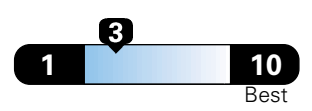

Smog Rating (tailpipe only)

This vehicle emits 470 grams CO2 per mile. The best emits 0 grams per mile (tailpipe only). Producing and distributing fuel also creates emissions; learn more at fuel economy.gov.

Actual results will vary for many reasons, including driving conditions and how you drive and maintain your vehicle. The average new vehicle gets 27 MPG and cost $6,750 to fuel over 5 years. Cost estimates are based on 15,000 miles per year at $2.40 per gallon. MPGe is miles per gasoline gallon equivalent. Vehicle emissions are a significant cause of climate change and smog.

fuel economy.gov

Calculate personalized estimates and compare vehicles