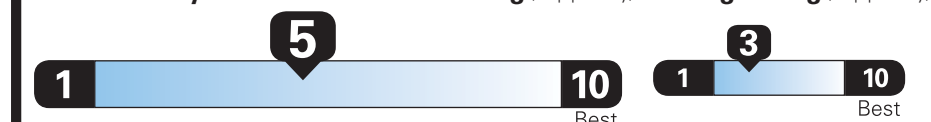

Fuel Economy & Greenhouse Gas Rating (tailpipe only) **Smog Rating** (tailpipe only)

This vehicle emits 370 grams CO₂ per mile. The best emits 0 grams per mile (tailpipe only). Producing and distributing fuel also create emissions; learn more at fueleconomy.gov.

Actual results will vary for many reasons, including driving conditions and how you drive and maintain your vehicle. The average new vehicle gets 27 MPG and costs $6,750 to fuel over 5 years. Cost estimates are based on 15,000 miles per year at $2.40 per gallon. MPGe is miles per gasoline gallon equivalent. Vehicle emissions are a significant cause of climate change and smog.

fueleconomy.gov

Calculate personalized estimates and compare vehicles

GOVERNMENT 5-STAR SAFETY RATINGS

Overall Vehicle Score ★★★★★

Based on the combined ratings of frontal, side and rollover. Should ONLY be compared to other vehicles of similar size and weight.

Frontal Crash Driver Passenger ★★★★★

Based on the risk of injury in a frontal impact. Should ONLY be compared to other vehicles of similar size and weight.

Side Crash Front seat Rear seat ★★★★★

Based on the risk of injury in a side impact.

Rollover ★★★★★

Based on the risk of rollover in a single-vehicle crash.

Star ratings range from 1 to 5 stars (★★★★★), with 5 being the highest. Source: National Highway Traffic Safety Administration (NHTSA). www.safercar.gov or 1-888-327-4236

SYNC® CONNECT POWERED BY FORDPASS™

With a SYNC Connect-equipped vehicle, you can use FordPass to:

- Remotely start, lock and unlock your vehicle.
- Schedule specific times to remotely start your vehicle.
- Locate your parked vehicle.
- Check vehicle fuel level and approximate mileage from your smartphone.
- Set up your vehicle's complimentary 3 month or 3GB Wi-Fi® hotspot trial.

Learn more at FordPass.com
SYNC Connect includes service for five years from the vehicle sale date as recorded by the dealer.