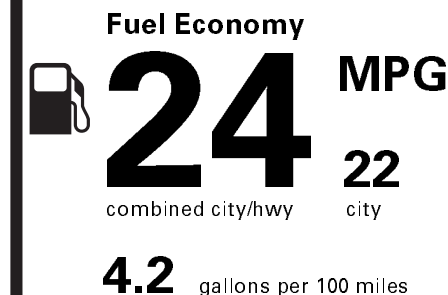

WARRANTY

- 3YR/36,000 BUMPER / BUMPER
- 5YR/60,000 POWERTRAIN
- 5YR/60,000 ROADSIDE ASSIST

INCLUDED ON THIS VEHICLE

(MSRP)

(MSRP)

EQUIPMENT GROUP 300A

OPTIONAL EQUIPMENT/OTHER

- 235/55R17 A/S BSW TIRES
- 17" SPARKLE SLVER PTD ALUM WHL
- FORD SAFE AND SMART PACKAGE
- LANE KEEPING SYSTEM
- ADAPT CRUISE/COLLISION WARNIN
- BLIS (BLIND SPOT INFO SYSTEM)

1,295.00

PRICE INFORMATION

BASE PRICE	\$29,355.00
TOTAL OPTIONS/OTHER	1,295.00
TOTAL VEHICLE & OPTIONS/OTHER	30,650.00
DESTINATION & DELIVERY	995.00

EPA DOT Fuel Economy and Environment

Gasoline Vehicle

Small SUVs range from 18 to 37 MPG. The best vehicle rates 136 MPGe.

You spend **\$750** more in fuel costs over 5 years compared to the average new vehicle.

Annual fuel cost **\$1,500**

Fuel Economy & Greenhouse Gas Rating (tailpipe only) **Smog Rating** (tailpipe only)