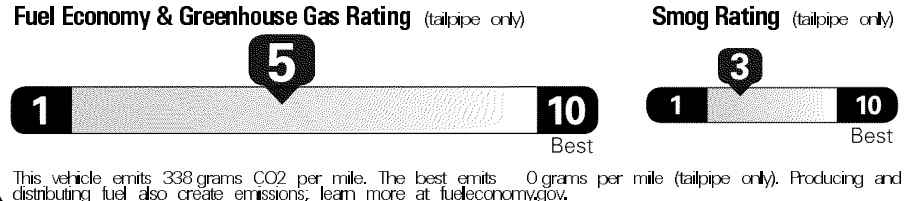

MANUFACTURER'S SUGGESTED RETAIL PRICE $25,750.00

OPTIONAL EQUIPMENT

FE 50 State Emissions
VP "Power Plus" Extra Value Package 2,155.00
Height-Adjustable Power Liftgate with Jam Protection, Smart Key System, Blind Spot Monitor and Rear Cross Traffic Alert, Roof Rails, and Entune Audio Plus with Connected Navigation - Includes the Entune Multimedia Bundle (6.1 in. High Resolution Touch-Screen Display, AM/FM CD Player, MP3/WMA Playback Capability, 6 Speakers, Auxiliary Audio Jack, USB 2.0 Port with iPod Connectivity and Control, Advanced Voice Recognition, Hands-Free Phone Capability, Phone Book Access and Music Streaming Via Bluetooth wireless Technology), Scout GPS Link, Siri Eyes Free, SiriusXM Satellite Radio with 3-Month Complimentary Sirius XM All Access Trial, HD Radio, And HD Radio Traffic and Weather In Major Metro Areas. Extra Value Package MSRP Discount Shown Below.
2T. All Weather Floor Liners and Cargo Tray 249.00

Original - Copy

Created on 2018-08-02 07:38:23 (UTC)

Full Tank of Gas

EPA DOT Fuel Economy and Environment

Gasoline Vehicle

Fuel Economy
26 MPG Small SUVs range from 18 to 37 MPG. The best vehicle rates 136 MPGe.
23 30
combined city/hwy city highway
3.8 gallons per 100 miles

You spend $ 250 more in fuel costs over 5 years compared to the average new vehicle.

Annual fuel cost $ 1,400

Actual results will vary for many reasons, including driving conditions and how you drive and maintain your vehicle. The average new vehicle gets 27 MPG and costs $6,750 to fuel over 5 years. Cost estimates are based on 15,000 miles per year at $2.40 per gallon. MPGe is miles per gasoline gallon equivalent. Vehicle emissions are a significant cause of climate change and smog.

fuelconomy.gov
Calculate personalized estimates and compare vehicles

DELIVERY, PROCESSING AND HANDLING FEE	1,045.00
SUB-TOTAL BEFORE DISCOUNT	$29,199.00
EXTRA VALUE PACKAGE MSRP DISCOUNT	-$940.00
TOTAL	$28,259.00

The New Vehicle Limited Warranty provides 3-year/36,000 mile basic coverage, 5-year/60,000 mile powertrain coverage, plus 5-year/unlimited mile corrosion perforation coverage. See Warranty and Maintenance Guide for details. An extended service contract may be available for the vehicle. Ask dealer for details. Manufacturer's suggested retail price includes manufacturer's recommended pre-delivery service. Gasoline, license and title fees, applicable federal, state and local taxes and dealer and distributor installed options and accessories are not included in the manufacturer's suggested retail price.

ToyotaCare, which covers normal factory scheduled maintenance for two years or 25,000 miles, whichever occurs first, is included as part of the sales price of the vehicle for qualifying buyers. See participating dealer for eligibility and coverage details.

Delivered by Truck to: 41052
RUSTY WALLACE TOYOTA
5944 W ANDREW JOHNSON HWY
MORRISTOWN TN37814