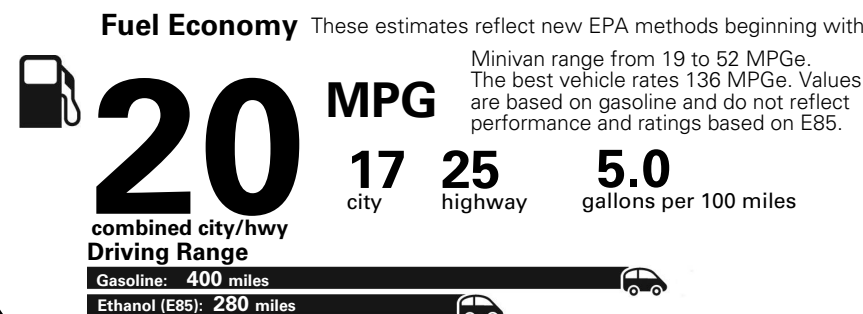

Base Price: **\$34,495**

DODGE GRAND CARAVAN GT

Exterior Color: Billet Clear-Coat Exterior Paint
Interior Color: Black Interior Color
Interior: Leather-Trimmed Bucket Seats with Red Stitching
Engine: 3.6-Liter V6 24-Valve VVT Engine
Transmission: 6-Speed Automatic 62TE Transmission
STANDARD EQUIPMENT (UNLESS REPLACED BY OPTIONAL EQUIPMENT)
 FUNCTIONAL/SAFETY FEATURES

For more information visit: www.dodge.com
 or call 1-800-4ADODGE

FCA US LLC

Fuel Economy and Environment

**Flexible Fuel Vehicle
 Gasoline-Ethanol (E85)**

**You spend
 \$2,500
 in fuel costs
 over 5 years
 compared to the
 average new vehicle.**