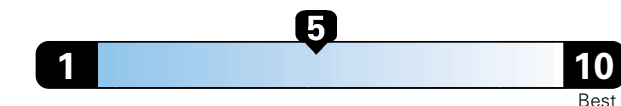

2019 MODEL YEAR

Jeep RENEGADE LATITUDE 4X4

For more information visit: www.jeep.com
or call 1-877-IAM-JEEP

FCA US LLC

THIS VEHICLE IS MANUFACTURED TO MEET SPECIFIC UNITED STATES REQUIREMENTS. THIS VEHICLE IS NOT MANUFACTURED FOR SALE OR REGISTRATION OUTSIDE OF THE UNITED STATES.

MANUFACTURER'S SUGGESTED RETAIL PRICE OF THIS MODEL INCLUDING DEALER PREPARATION

Base Price: $25,625

JEOP RENEGADE LATITUDE 4X4
Exterior Color: Granite Crystal Metallic Clear-Coat Exterior Paint
Interior Color: Black Interior Colors
Interior: Premium Cloth Bucket Seats
Engine: 2.4L I4 Zero Evap M-Air Engine
Transmission: 9-Speed Automatic Transmission
STANDARD EQUIPMENT (UNLESS REPLACED BY OPTIONAL EQUIPMENT)
FUNCTIONAL/SAFETY FEATURES

- Advanced Multistage Front Airbags
- Supplemental Side-Curtain Front and Rear Airbags
- Supplemental Front Seat-Mounted Side Airbags
- Driver Inflatable Knee-Bolster Airbag
- 4-Wheel Disc Anti-Lock Brakes
- ParkView® Rear Back-Up Camera
- Electric Park Brake
- Electronic Stability Control
- Electronic Roll Mitigation
- Selec-Terrain® System
- All Speed Traction Control
- Push-Button Start
- Cruise Control
- Electric Power Steering
- Capless Fuel-Fill
- Daytime Running Lamp System
- Hill Start Assist
- Tire Pressure Monitoring Display
- Rear Window Wiper / Washer