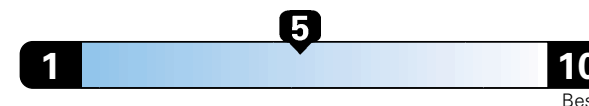

2019 MODEL YEAR

Jeep COMPASS LIMITED 4X4

For more information visit: www.jeep.com
or call 1-877-IAM-JEEP

FCA US LLC

THIS VEHICLE IS MANUFACTURED TO MEET SPECIFIC UNITED STATES REQUIREMENTS. THIS VEHICLE IS NOT MANUFACTURED FOR SALE OR REGISTRATION OUTSIDE OF THE UNITED STATES.

MANUFACTURER'S SUGGESTED RETAIL PRICE OF THIS MODEL INCLUDING DEALER PREPARATION

Base Price: $29,445

JEOP COMPASS LIMITED 4X4

Exterior Color: White Clear-Coat Exterior Color
Interior Color: Black Interior Color
Interior: Leather Trim Bucket Seats w/Perf Leather Inserts
Engine: 2.4L I4 M-Air Engine
Transmission: 9-Speed Automatic Transmission

STANDARD EQUIPMENT (UNLESS REPLACED BY OPTIONAL EQUIPMENT)

FUNCTIONAL/SAFETY FEATURES

- Advanced Multistage Front Airbags
- Driver Inflatable Knee-Bolster Airbag
- Supplemental Side-Curtain Front and Rear Airbags
- Supplemental Front Seat-Mounted Side Airbags
- Remote Proximity Keyless Entry
- Pushbutton Start
- Speed Sensitive Power Locks
- ParkView® Rear Back-Up Camera
- Windshield Wiper De-Icer
- Deep Tint Sunscreen Glass
- Security Alarm
- Selec-Terrain® System
- Electronic Stability Control
- Electric Park Brake
- Electronic Roll Mitigation
- Remote-Start System (N/A w/Manual Transmission)

INTERIOR FEATURES