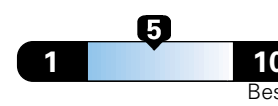

Smog Rating (tailpipe only)

This vehicle emits 358 grams CO2 per mile. The best emits 0 grams per mile (tailpipe only). Producing and distributing fuel also creates emissions; learn more at fuelconomy.gov.

Actual results will vary for many reasons, including driving conditions and how you drive and maintain your vehicle. The average new vehicle gets 27 MPG and cost $7,000 to fuel over 5 years. Cost estimates are based on 15,000 miles per year at $2.55 per gallon. MPGe is miles per gasoline gallon equivalent. Vehicle emissions are a significant cause of climate change and smog.

fuelconomy.gov

Calculate personalized estimates and compare vehicles