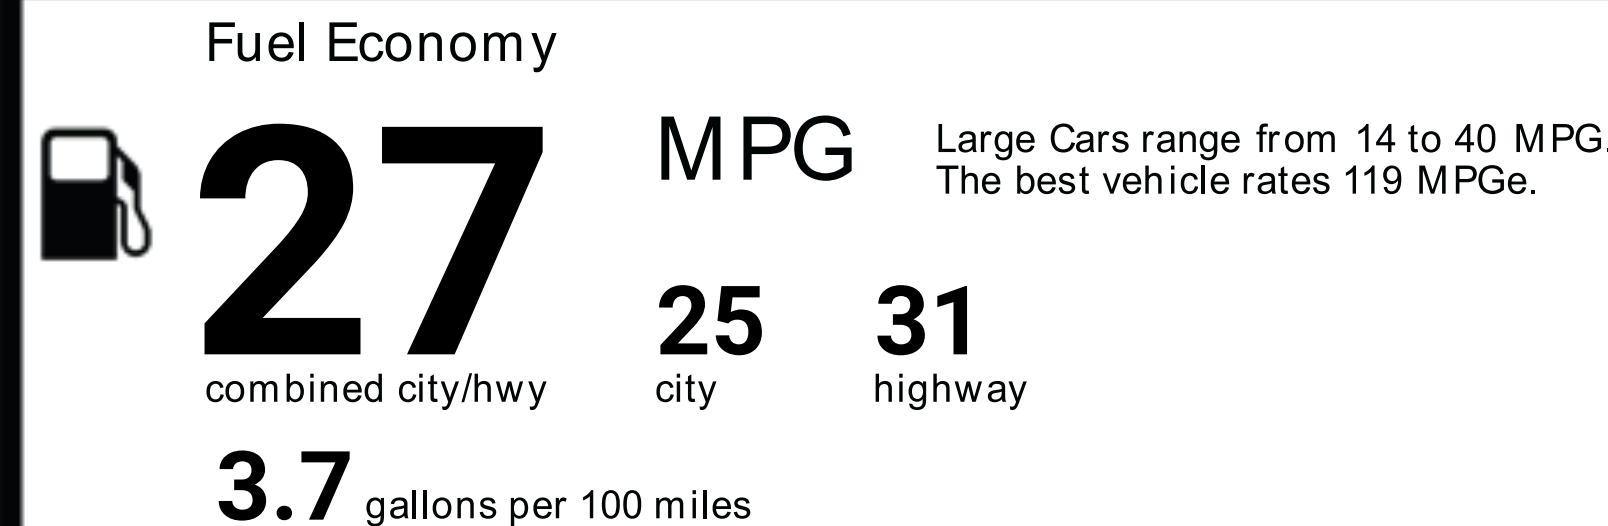

EPA DOT Fuel Economy and Environment

Gasoline Fuel

Annual fuel COST

\$1,233

Actual results will vary for many reasons, including driving conditions and how you drive and maintain your vehicle. The average new vehicle gets 25 MPG and costs \$9,000 to fuel over 5 years. Cost estimates are based on 15,000 miles per year at \$3.00 per gallon. MPGe is miles per gasoline gallon equivalent. Vehicle emissions are a significant cause of climate change and smog.