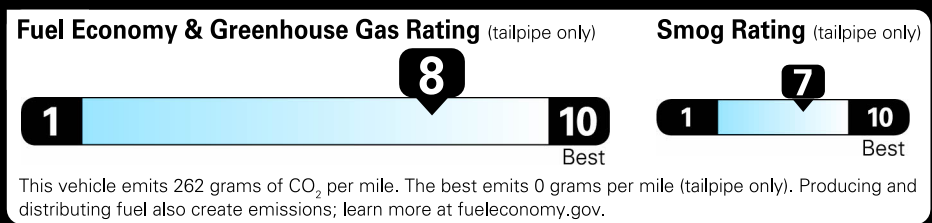

LOC: M3 136
Platinum Gray Metallic Exterior

Dealer Stock Status: SOLD

Titan Black Leatherette Interior

VIN: 3VWC57BU9KM139970

MODEL: BU33MS-2019 Jetta 1.4T SE
2019023-ORIGINAL

EPA DOT Fuel Economy and Environment

Gasoline Vehicle

Fuel Economy
34 MPG
combined city/hwy
30 city
40 highway
2.9 gallons per 100 miles

Compact Cars range from 14 to 107 MPG.
The best vehicle rates 136 MPGe.

You save
$1,500
in fuel costs
over 5 years
compared to the
average new vehicle.

Annual fuel COST
$1,100

Actual results will vary for many reasons, including driving conditions and how you drive and maintain your vehicle. The average new vehicle gets 27 MPG and costs $7,000 to fuel over 5 years. Cost estimates are based on 15,000 miles per year at $2.55 per gallon. MPGe is miles per gasoline gallon equivalent. Vehicle emissions are a significant cause of climate change and smog.

fuel economy.gov
Calculate personalized estimates and compare vehicles

GOVERNMENT 5-STAR SAFETY RATINGS

Overall Vehicle Score	Not Rated	
Based on the combined ratings of frontal, side and rollover. Should ONLY be compared to other vehicles of similar size and weight.		
Frontal Crash	Driver Passenger	Not Rated
Based on the risk of injury in a frontal impact. Should ONLY be compared to other vehicles of similar size and weight.		
Side Crash	Front Seat Rear Seat	Not Rated
Based on the risk of injury in a side impact.		
Rollover	Not Rated	
Based on the risk of rollover in a single-vehicle crash.		

Star ratings range from 1 to 5 stars (★★★★★) with 5 being the highest.
Source: National Highway Traffic Safety Administration (NHTSA),
www.safercar.gov or 1-888-327-4236

PARTS CONTENT INFORMATION

For vehicles in this carline:
U.S./CANADIAN PARTS CONTENT: 7%
Major sources of foreign parts content:
MEXICO 32%
BRAZIL 20%
Note: parts content does not include final assembly, distribution or other non-parts costs.
For this vehicle:
Final assembly point:
PUEBLA, MEXICO
Country of origin:
ENGINE: BRAZIL
TRANSMISSION: JAPAN

2019 Jetta 1.4T SE

Platinum Gray Metallic Exterior
Titan Black Leatherette Interior

STANDARD FEATURES (unless replaced by packages or options)

PERFORMANCE
- 1.4L TSI® 16-valve DOHC turbocharged 4-cylinder engine w/ direct fuel injection
- Electro-mechanical power steering w/ variable assistance

SAFETY FEATURES
- 3-point safety belts, all seating positions
- Advanced Airbag Protection System w/ 6 airbags
- Anti-lock Braking System (ABS) w/ disc brakes
- Anti-Slip Regulation (ASR) & Engine Brake Assist (EBA)
- Electronic Brake-pressure Distribution (EBD) & Hydraulic Brake Assist (HBA)
- Electronic Stability Control (ESC) & Electronic Differential Lock (EDL)
- Intelligent Crash Response System (ICRS)
- Lower Anchors & Tethers for CHildren (LATCH)
- Rear View Camera System
- Tire Pressure Monitoring System (TPMS)

EXTERIOR
- 16" alloy wheels w/ all-season tires
- Automatic, LED headlights w/ LED Daytime Running Lights (DRL)
- LED taillights
- Heated, foldable, power adjustable side mirrors
- Variable intermittent front wipers
- Power tilting & sliding panoramic sunroof