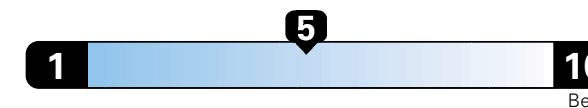

Fuel Economy and Environment

Gasoline Vehicle

Fuel Economy These estimates reflect new EPA methods beginning with 2017 models.

26 MPG
combined city/hwy

23 city
31 highway

3.8 gallons per 100 miles

Midsized cars range from 12 to 136 MPGe. The best vehicle rates 136 MPGe.

You spend
$2,000
in fuel costs
over 5 years
compared to the
average new vehicle.

Annual fuel cost
$1,900

Fuel Economy & Greenhouse Gas Rating (tailpipe only)