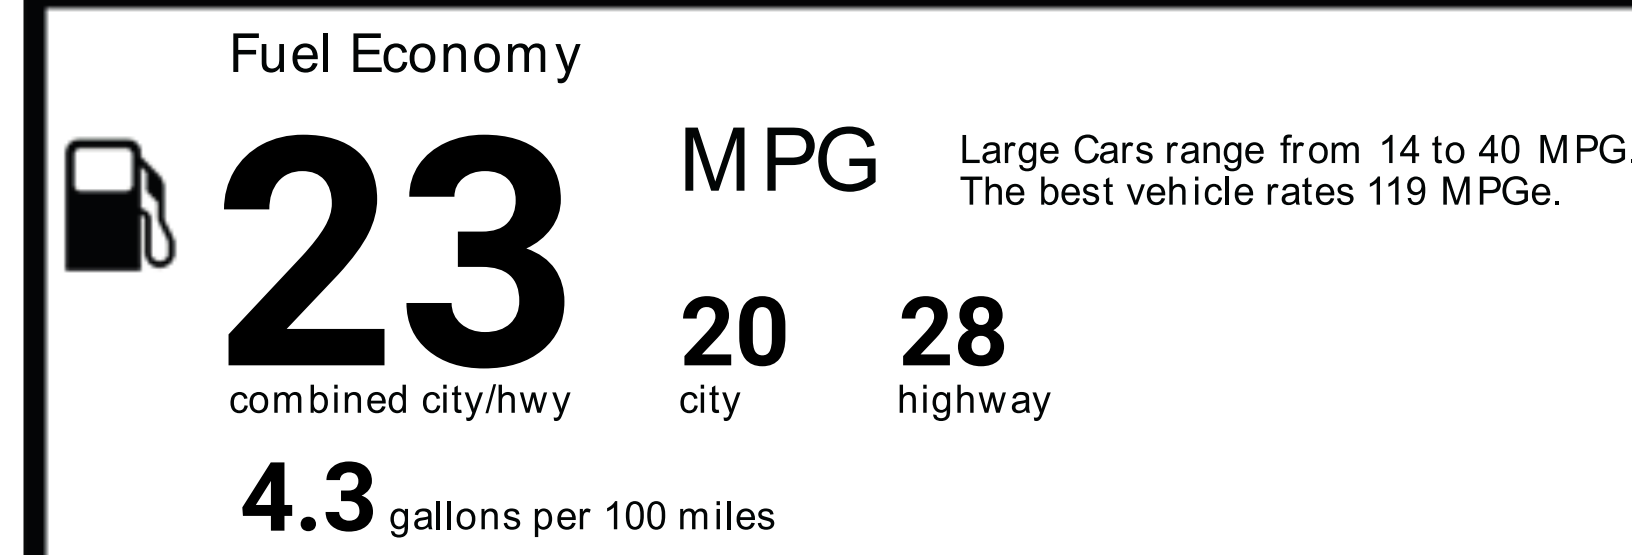

## EPA DOT Fuel Economy and Environment

Gasoline Fuel

You spend **\$2,390** more in fuel costs over 5 years compared to the average new vehicle.

Annual fuel **COST**

**\$1,878**

Actual results will vary for many reasons, including driving conditions and how you drive and maintain your vehicle. The average new vehicle gets 25 MPG and costs \$9,000 to fuel over 5 years. Cost estimates are based on 15,000 miles per year at \$ 3.00 per gallon. MPGe is miles per gasoline gallon equivalent. Vehicle emissions are a significant cause of climate change and smog.