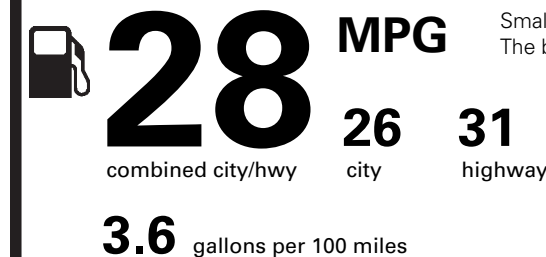

NO CHARGE

**PRICE INFORMATION**

BASE PRICE	\$28,595.00
TOTAL OPTIONS/OTHER	
TOTAL VEHICLE & OPTIONS/OTHER	28,595.00
DESTINATION & DELIVERY	1,195.00

EPA DOT

### Fuel Economy and Environment

Gasoline Vehicle

Fuel Economy

Small SUVs range from 18 to 120 MPG. The best vehicle rates 136 MPGe.

You save  
**\$250**

in fuel costs over 5 years compared to the average new vehicle.