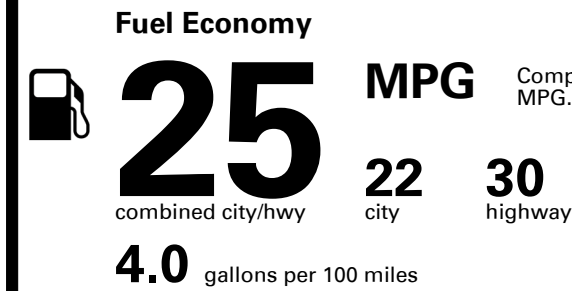

**TOTAL PRICE: \$41,320.00**

268 A 2910KGLOVI

**EMISSIONS:**  
This vehicle is certified to meet emission requirements in all 50 states

## EPA DOT Fuel Economy and Environment

Gasoline Vehicle

Compact Cars range from 14 to 113 MPG. The best vehicle rates 136 MPGe.

**You spend \$2,250**  
**more in fuel costs over 5 years**  
compared to the average new vehicle.