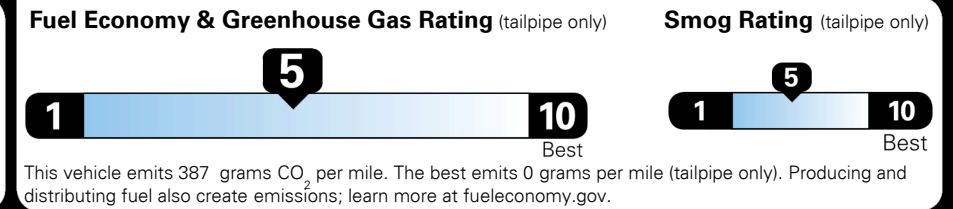

Manufacturer's Suggested Retail Price:	$29,500.00
ADDED FEATURES:	
*Cargo Package	$195.00
Cargo Tray, Cargo Net & First Aid Kit	
*Carpeted Floor Mats	$155.00
*Rear Bumper Appliqué	$70.00
*Wheel Locks	$55.00

Inland Freight & Handling : $1,140.00
Total Price : $31,115.00

2019 NHTSA 5-Star Overall Safety Rating

EPA DOT Fuel Economy and Environment

Gasoline Vehicle

Fuel Economy

23 MPG Small SUVs range from 16 to 120 MPG. The best vehicle rates 136 MPGe.
combined city/hwy

21 city
26 highway

4.3 gallons per 100 miles

You spend $1,250
more in fuel costs over 5 years
compared to the average new vehicle.

Annual fuel cost $1,750

Actual results will vary for many reasons, including driving conditions and how you drive and maintain your vehicle. The average new vehicle gets 27 MPG and costs $7,500 to fuel over 5 years. Cost estimates are based on 15,000 miles per year at $ 2.70 per gallon. MPGe is miles per gasoline gallon equivalent. Vehicle emissions are a significant cause of climate change and smog.

fueleconomy.gov

Calculate personalized estimates and compare vehicles

Manufacturer's suggested retail price includes manufacturer's recommended pre-delivery service. Gasoline license and title fees state and local taxes and dealer installed options and accessories are not included in the manufacturer's suggested retail price. This label has been affixed to this vehicle by Hyundai Motor America, pursuant to the requirements of 15 U.S.C. 1231 et seq. which prohibits its removal or alteration prior to delivery to the ultimate purchaser.

PARTS CONTENT INFORMATION FOR VEHICLE IN THIS CARLINE:
U.S./CANADIAN PARTS CONTENT: 1 %
MAJOR SOURCES OF FOREIGN PARTS CONTENT: KOREA: 86 %
JAPAN: 2 %

Note: Parts content does not include final assembly, distribution, or other non-parts costs.

FOR THIS VEHICLE:
FINAL ASSEMBLY POINT: ULSAN, KOREA
COUNTRY OF ORIGIN:
ENGINE: KOREA
TRANSMISSION: KOREA

129 A 1200QGRAND

VIN: KM8J3CAL5LU273496