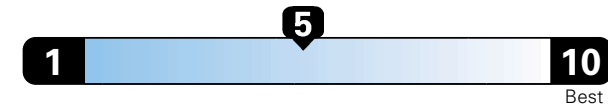

This vehicle emits 357 grams CO2 per mile. The best emits 0 grams per mile (tailpipe only). Producing and distributing fuel also creates emissions; learn more at fuel economy.gov.

Actual results will vary for many reasons, including driving conditions and how you drive and maintain your vehicle. The average new vehicle gets 27 MPG and cost $7,500 to fuel over 5 years. Cost estimates are based on 15,000 miles per year at $2.70 per gallon. MPGe is miles per gasoline gallon equivalent. Vehicle emissions are a significant cause of climate change and smog.

fuel economy.gov

Calculate personalized estimates and compare vehicles