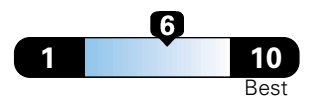

Smog Rating (tailpipe only)

This vehicle emits 358 grams CO2 per mile. The best emits 0 grams per mile (tailpipe only). Producing and distributing fuel also creates emissions; learn more at fuel economy.gov.

Actual results will vary for many reasons, including driving conditions and how you drive and maintain your vehicle. The average new vehicle gets 27 MPG and cost $7,500 to fuel over 5 years. Cost estimates are based on 15,000 miles per year at $2.70 per gallon. MPGe is miles per gasoline gallon equivalent. Vehicle emissions are a significant cause of climate change and smog.

fuel economy.gov

Calculate personalized estimates and compare vehicles