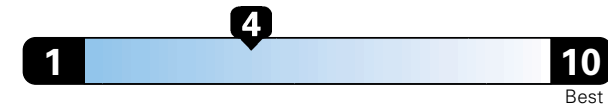

2020 MODEL YEAR

GRAND CHEROKEE ALTITUDE 4x4

For more information visit: www.jeep.com
or call 1-877-IAM-JEEP

FCA US LLC

THIS VEHICLE IS MANUFACTURED TO MEET SPECIFIC UNITED STATES REQUIREMENTS. THIS VEHICLE IS NOT MANUFACTURED FOR SALE OR REGISTRATION OUTSIDE OF THE UNITED STATES.

MANUFACTURER'S SUGGESTED RETAIL PRICE OF THIS MODEL INCLUDING DEALER PREPARATION

Base Price: $34,345

JEOP GRAND CHEROKEE LAREDO 4X4
Exterior Color: Bright White Clear-Coat Exterior Paint
Interior Color: Black Interior Color
Interior: Black Suede Seats with Black Stitching
Engine: 3.6L V6 24V VVT Engine Upp I w/ESS
Transmission: 8-Speed Automatic 850RE Transmission

STANDARD EQUIPMENT (UNLESS REPLACED BY OPTIONAL EQUIPMENT)

FUNCTIONAL/SAFETY FEATURES
Advanced Multistage Front Air Bags
Supplemental Side-Curtain Front and Rear Air Bags
Supplemental Front Seat Side Air Bags
Driver Inflatable Knee-Bolster Air Bag
LATCH Ready Child Seat Anchor System
Quadra-Trac I® 4WD System
ParkView® Rear Back-Up Camera
Parksense® Rear Park-Assist with Stop
Blind-Spot and Cross-Path Detection
Keyless Enter-N-Go
Rear View Day / Night Mirror
Sentry Key® Theft Deterrent System
Speed Control
Ready-Alert Braking
Electronic Stability Control
Anti-Lock 4-Wheel Disc Brakes
Hill Start Assist
Tire Pressure Monitoring Display
Compact Spare Tire

INTERIOR FEATURES
Uconnect® 4 with 7-Inch Display
Apple CarPlay®
Google Android Auto™
Media Hub (2 USB, Aux)
Integrated Voice Command with Bluetooth®
6-Speakers
Air Conditioning with Dual-Zone Temperature Control
Leather-Wrapped Steering Wheel
Leather-Wrapped Shift Knob
Front and Rear Interior LED Lamps
Illuminated Cupholders
Deep Tint Sunscreen Glass
Premium Instrument Cluster with Tachometer