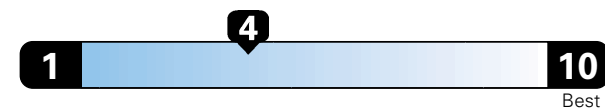

2020 MODEL YEAR

GRAND CHEROKEE LIMITED X 4X4

For more information visit: www.jeep.com
or call 1-877-IAM-JEEP

FCA US LLC

THIS VEHICLE IS MANUFACTURED TO MEET SPECIFIC UNITED STATES REQUIREMENTS. THIS VEHICLE IS NOT MANUFACTURED FOR SALE OR REGISTRATION OUTSIDE OF THE UNITED STATES.

MANUFACTURER'S SUGGESTED RETAIL PRICE OF THIS MODEL INCLUDING DEALER PREPARATION

Base Price: $41,955

JEEP GRAND CHEROKEE LIMITED 4X4
Exterior Color: Bright White Clear-Coat Exterior Paint
Interior Color: Black Interior Color
Interior: Leather-Trimmed Seats
Engine: 3.6L V6 24V VVT Engine Upp I w/ESS
Transmission: 8-Speed Automatic 850RE Transmission

STANDARD EQUIPMENT (UNLESS REPLACED BY OPTIONAL EQUIPMENT)

FUNCTIONAL/SAFETY FEATURES

Advanced Multistage Front Air Bags
Supplemental Side-Curtain Front and Rear Air Bags
Supplemental Front Seat Side Air Bags
Driver Inflatable Knee-Bolster Air Bag
Selec-Terrain® System
Quadra-Trac II® 4WD System
ParkView® Rear Back-Up Camera
ParkSense® Rear Park-Assist with Stop
Blind-Spot and Cross-Path Detection
Sport Mode
Keyless Enter-N-Go
Remote-Start System
Sentry Key® Theft Deterrent System
Ready-Alert Braking
Speed Control
Power Liftgate
Electronic Stability Control
Anti-Lock 4-Wheel Disc Brakes
Hill Start Assist
Trailer-Sway Damping

INTERIOR FEATURES