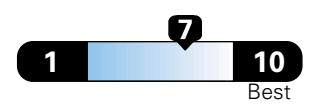

4.8 gallons per 100 miles

You spend \$2,250
in fuel costs over 5 years
 compared to the average new vehicle.

Annual fuel cost \$1,950

Fuel Economy & Greenhouse Gas Rating (tailpipe only)

Smog Rating (tailpipe only)