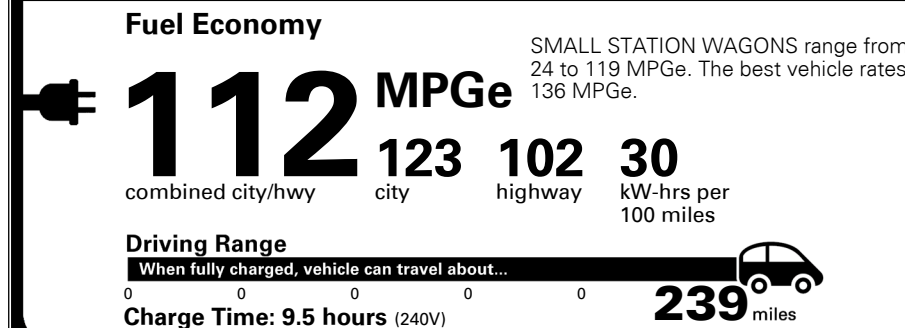

MANUFACTURER'S SUGGESTED RETAIL PRICE ▶

\$ 44,590.00

COMPARE EX PREMIUM FEATURES

Added to/in place of standard EX features

- Parking Distance Warning - Reverse
- Power Tilt & Sliding Sunroof
- 10.25" Touchscreen w/ Navigation
- Harman/Kardon Premium Audio
- Wireless Phone Charger
- Leatherette Seat Trim
- Ventilated Front Seats
- Mood Lighting
- Cargo Cover
- LED Interior Lamps
- LED Tail Lamps

\$75.00
 \$135.00
 \$50.00

MSRP INCLUDING OPTIONS

\$ 44,850.00

INLAND FREIGHT AND HANDLING

\$ 1,175.00

TOTAL MANUFACTURER'S SUGGESTED RETAIL PRICE ▶

\$ 46,025.00

TOTAL ADDITIONAL WEIGHT: 7.7

EPA DOT Fuel Economy and Environment

Electric Vehicle

You save \$4,500
 in fuel costs over 5 years compared to the average new vehicle.

Annual fuel cost \$600

Actual results will vary for many reasons, including driving conditions and how you drive and maintain your vehicle. The average new vehicle gets 27 MPG and costs \$7,500 to fuel over 5 years. Cost estimates are based on 15,000 miles per year at \$0.13 per kW-hr. MPGe is miles per gasoline gallon equivalent. Vehicle emissions are a significant cause of global warming and smog.