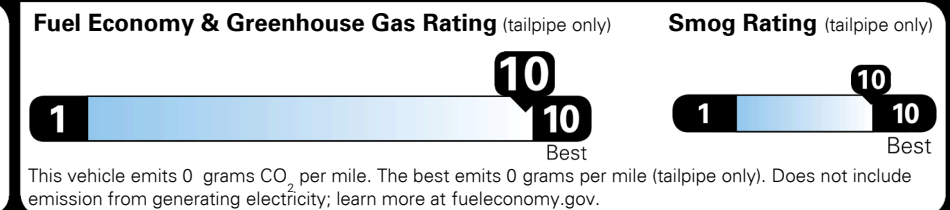

EPA DOT Fuel Economy and Environment

Electric Vehicle

You save \$4,500
 in fuel costs over 5 years compared to the average new vehicle.

Annual fuel cost \$600

Actual results will vary for many reasons, including driving conditions and how you drive and maintain your vehicle. The average new vehicle gets 27 MPG and costs \$7,500 to fuel over 5 years. Cost estimates are based on 15,000 miles per year at \$0.13 per kW-hr. MPGe is miles per gasoline gallon equivalent. Vehicle emissions are a significant cause of global warming and smog.