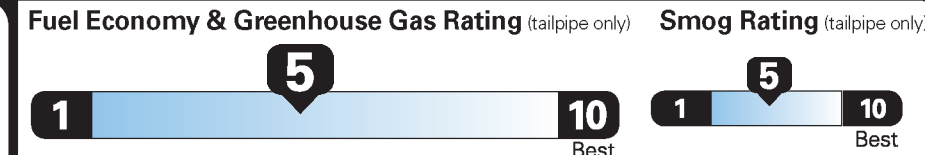

This vehicle emits 369 grams CO₂ per mile. The best emits 0 grams per mile (tailpipe only). Producing and distributing fuel also create emissions; learn more at fuelconomy.gov.

Actual results will vary for many reasons, including driving conditions and how you drive and maintain your vehicle. The average new vehicle gets 27 MPG and costs $7,500 to fuel over 5 years. Cost estimates are based on 15,000 miles per year at $2.70 per gallon. MPGe is miles per gasoline gallon equivalent. Vehicle emissions are a significant cause of climate change and smog.

fuelconomy.gov

Calculate personalized estimates and compare vehicles

Smartphone QR Code

GOVERNMENT 5-STAR SAFETY RATINGS

Overall Vehicle Score	Not Rated	
Based on the combined ratings of frontal, side and rollover. Should ONLY be compared to other vehicles of similar size and weight.		
Frontal Crash	Driver Passenger	Not Rated
Based on the risk of injury in a frontal impact. Should ONLY be compared to other vehicles of similar size and weight.		
Side Crash	Front seat Rear seat	Not Rated
Based on the risk of injury in a side impact.		
Rollover	Not Rated	
Based on the risk of rollover in a single-vehicle crash.		

Star ratings range from 1 to 5 stars (★★★★★), with 5 being the highest. Source: National Highway Traffic Safety Administration (NHTSA). www.safercar.gov or 1-888-327-4236

5LMCJ2D96LUL05734

WARNING: Operating, servicing and maintaining a passenger vehicle, pickup truck, van, or off-road vehicle can expose you to chemicals including engine exhaust, carbon monoxide, phthalates, and lead, which are known to the State of California to cause cancer and birth defects or other reproductive harm. To minimize exposure, avoid breathing exhaust, do not idle the engine except as necessary, service your vehicle in a well-ventilated area and wear gloves or wash your hands frequently when servicing your vehicle. For more information go to www.P65Warnings.ca.gov/passenger-vehicle.

THE LINCOLN WAY™ APP
Your Dashboard of Services & Features

1. Download the Lincoln Way app* and you can:
2. Remotely start, lock and unlock your vehicle
   - Locate your vehicle and check approximate fuel range
   - Receive vehicle health alerts

The Lincoln Connect™ modem is active and sending vehicle data (e.g., diagnostics) to Lincoln. See in-vehicle Settings for connectivity options.

Lincoln Protect™

Insist on Lincoln Protect! The only extended service plan fully backed by Lincoln and honored at every Lincoln dealership in the U.S., Canada and Mexico. See your Lincoln dealer or visit www.LincolnOwner.com

SCAN OR TEXT 5LLUL05734 TO 59173

Msg & Data rates may apply. Text HELP for help

www.lincoln.com/help/privacy-terms/