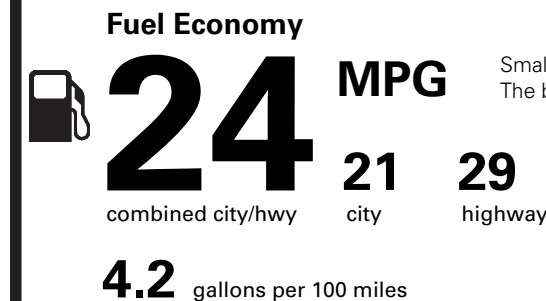

WARRANTY

- 4YR/50K MILE WARRANTY
- 4YR/50K PICKUPDELIVERY SVC
- 6YR/70K MI POWERTRAIN WARR

INCLUDED ON THIS VEHICLE

EQUIPMENT GROUP 200A

OPTIONAL EQUIPMENT/OTHER

2020 MODEL YEAR	
BURGUNDY VELVET MET TINTED CC	695.00
.19" UBM ALUM WHL W/MAGNETIC	
.225/55R19 99V A/S BSW TIRES	
ALL-WEATHER FLOOR LINERS	175.00
REAR REMOVABLE PACKAGE TRAY	175.00
CARGO AREA PROTECTOR	125.00
ELEMENTS PACKAGE	1100.00
.HEATED STEERING WHEEL	
.HEATED REAR SEATS	
.HEATED/VENTILATED D/P SEATS	
.WINDSHIELD WIPER DE-ICER	
.RAIN SENSING WIPERS	
FRONT LICENSE PLATE BRACKET	NO CHARGE

(MSRP)

PRICE INFORMATION

BASE PRICE	$44,830.00
TOTAL OPTIONS/OTHER	2270.00
TOTAL VEHICLE & OPTIONS/OTHER	47100.00
DESTINATION & DELIVERY	995.00

(MSRP)

RAMP ONE		TOTAL MSRP $48,095.00
RT41		
RAMP TWO	RAIL	Whether you decide to lease or finance your vehicle, you'll find the choices that are right for you. See your Lincoln Dealer for details or visit www.lincolnafs.com.
	ITEM #: 14-0719 O/T 2	
This label is affixed pursuant to the Federal Automobile Information Disclosure Act. Gasoline, License, and Title Fees, State and Local taxes are not included. Dealer installed options or accessories are not included unless listed above.		S659 R 6D 2X 015 000005 12 16 19

EPA DOT Fuel Economy and Environment

Gasoline Vehicle

Small SUVs range from 18 to 120 MPG. The best vehicle rates 136 MPGe.

You spend $1,000 more in fuel costs over 5 years compared to the average new vehicle.

Annual fuel cost $1,700