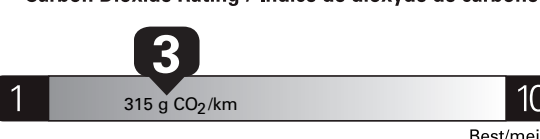

Carbon Dioxide Rating / Indice de dioxyde de carbone