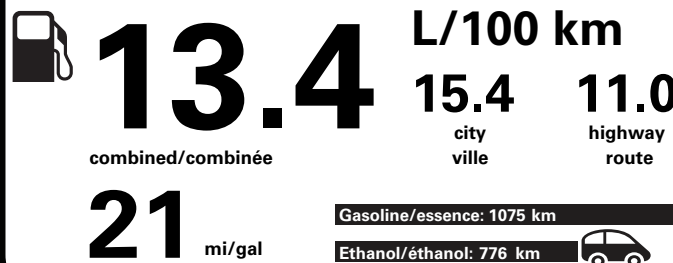

(MSRP)*

FLEX FUEL VEHICLE
6,415.00

(MSRP)*

PRICE INFORMATION

BASE PRICE $48,589.00
TOTAL OPTIONS/OTHER 12,425.00
TOTAL VEHICLE & OPTIONS/OTHER DESTINATION & DELIVERY 61,014.00
1,995.00

SOLD TO/ENDU A Vision Ford Inc 105 Sister Green Road Atholville NB CAN E3N 5C5	B30 203	RAMP ONE/ TERMINAL UN CB62	DEALER NO./CONCESSIONNAIRE B30 203
SHIP TO (IF OTHER THAN SOLD TO) / EXPEDIER A (SI AUTRE QUE L'ACHETEUR)		RAMP TWO/ TERMINAL DEUX	FINAL ASSEMBLY PLANT/ USINE DE MONTAGE KANSAS CITY
SHIP THROUGH/EXPEDIER VIA	METHOD OF TRANSP / MODE DE TRANSPORT CONVOY	ITEM #: B3-0558 O/T 2	

TOTAL MSRP $63,009.00

* MANUFACTURER'S SUGGESTED RETAIL PRICE = MSRP
* NOTE: THIS PRICE HAS BEEN DEVELOPED AS A GUIDE. DEALERS MAY SELL FOR LESS AND ARE NOT UNDER ANY OBLIGATION TO ACCEPT THIS SUGGESTED RETAIL PRICE.

MK142 N RE 2X 135 000205 10 14 21

E85 Gasoline-Ethanol Vehicle
Véhicule à essence-éthanol

Fuel Consumption / Consommation de carburant

Annual fuel COST
for an annual distance of 20,000 km, and an average fuel price of $1.25 per litre

$ 3 350

Coût annuel en carburant
pour une distance annuelle de 20 000 km, et un prix moyen du carburant de 1,25 $ par litre

Standard pickup trucks range from /
Les camionnettes ordinaires font entre
8.9 - 16.3 L_e/100 km

L_e is gasoline litre equivalent
L_e signifie litre équivalent d'essence