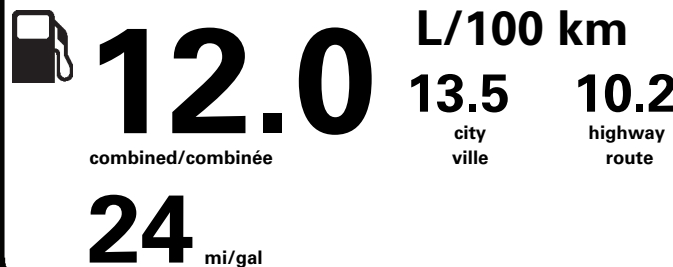

SAFETY/SECURITY

- AIR BAGS, SIDE
- AIRBAGS, DRIVER & PASS
- PERIMETER ALARM
- ROLL STABILITY CONTROL
- SAFETY BELTS, ADJUSTABLE
- SOS POST CRASH ALERT SYST
- STOP LAMP, HIGH MOUNT CTR
- TIRE PRESSURE MONITOR SYS

WARRANTY

- 3 YR/60,000 KM BASIC
- 5YEAR/100,000 KM POWERTRAIN
- ROADSIDE ASSISTANCE 24 HRS

INCLUDED ON THIS VEHICLE

EQUIPMENT GROUP 301A

- XLT SERIES
- BOXLINK CARGO SYSTEM
- ELECTRONIC AUTO TEMP CONTROL
- SYNC 4
- SIRIUS XM SATELLITE RADIO
- 8-WAY POWER DRIVERS SEAT

OPTIONAL EQUIPMENT/OTHER

2021 MODEL YEAR	100.00
FEDERAL EXCISE TAX	- 300.00
3.5L V6 ECOBOOST ENGINE	1,000.00
275/60R-20 BSW ALL-TERRAIN	500.00
3.55 ELECTRONIC LOCK RR AXLE	
7150# GVWR PACKAGE	NO CHARGE
50 STATE EMISSIONS	365.00
400W OUTLET	1,125.00
TRAILER TOW PACKAGE	
.INTEGRATED TRLR BRAKE CNTRL	
MIRROR MAN FOLD W/POWER GLASS	
TAILGATE STEP	470.00
20" 6-SPOKE DARK ALLOY WHEEL	NO CHARGE
136 LITRE/ 36 GALLON FUEL TANK	
XLT SPORT PACKAGE	1,850.00
SPORT CLOTH 40/CONSOLE/40	NO CHARGE

(MSRP)*

2,715.00

PRICE INFORMATION

BASE PRICE	$50,989.00
TOTAL OPTIONS/OTHER	7,825.00
TOTAL VEHICLE & OPTIONS/OTHER	58,814.00
DESTINATION & DELIVERY	1,950.00

(MSRP)*

"THIS VEH. NOT INTENDED FOR SALE OR REGISTRATION IN US" RETAIL PRICES EXCLUDE GST/HST

Fuel Consumption / Consommation de carburant

Annual fuel COST
for an annual distance of 20,000 km, and an average fuel price of $1.25 per litre

$ 3 000

Coût annuel en carburant

pour une distance annuelle de 20 000 km, et un prix moyen du carburant de 1,25 $ par litre

Standard pickup trucks range from / Les camionnettes ordinaires font entre **8.9 - 16.3 L_e/100 km**

L_e is gasoline litre equivalent
L_e signifie litre équivalent d'essence