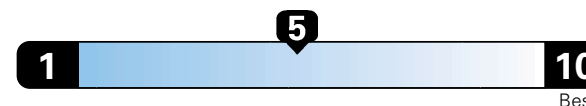

This vehicle emits 357 grams CO2 per mile. The best emits 0 grams per mile (tailpipe only). Producing and distributing fuel also creates emissions; learn more at fuelconomy.gov.

Actual results will vary for many reasons, including driving conditions and how you drive and maintain your vehicle. The average new vehicle gets 27 MPG and cost $7,500 to fuel over 5 years. Cost estimates are based on 15,000 miles per year at $2.70 per gallon. MPGe is miles per gasoline gallon equivalent. Vehicle emissions are a significant cause of climate change and smog.

fuelconomy.gov

Calculate personalized estimates and compare vehicles