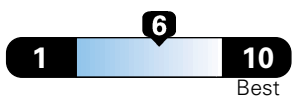

Smog Rating (tailpipe only)

This vehicle emits 358 grams CO2 per mile. The best emits 0 grams per mile (tailpipe only). Producing and distributing fuel also creates emissions; learn more at fuel economy.gov.

Actual results will vary for many reasons, including driving conditions and how you drive and maintain your vehicle. The average new vehicle gets 27 MPG and cost $7,500 to fuel over 5 years. Cost estimates are based on 15,000 miles per year at $2.70 per gallon. MPGe is miles per gasoline gallon equivalent. Vehicle emissions are a significant cause of climate change and smog.

fuel economy.gov

Calculate personalized estimates and compare vehicles