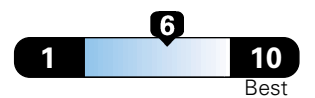

Smog Rating (tailpipe only)

This vehicle emits 371 grams CO2 per mile. The best emits 0 grams per mile (tailpipe only). Producing and distributing fuel also creates emissions; learn more at fuelconomy.gov.

Actual results will vary for many reasons, including driving conditions and how you drive and maintain your vehicle. The average new vehicle gets 27 MPG and cost $7,500 to fuel over 5 years. Cost estimates are based on 15,000 miles per year at $2.70 per gallon. MPGe is miles per gasoline gallon equivalent. Vehicle emissions are a significant cause of climate change and smog.

fuelconomy.gov

Calculate personalized estimates and compare vehicles