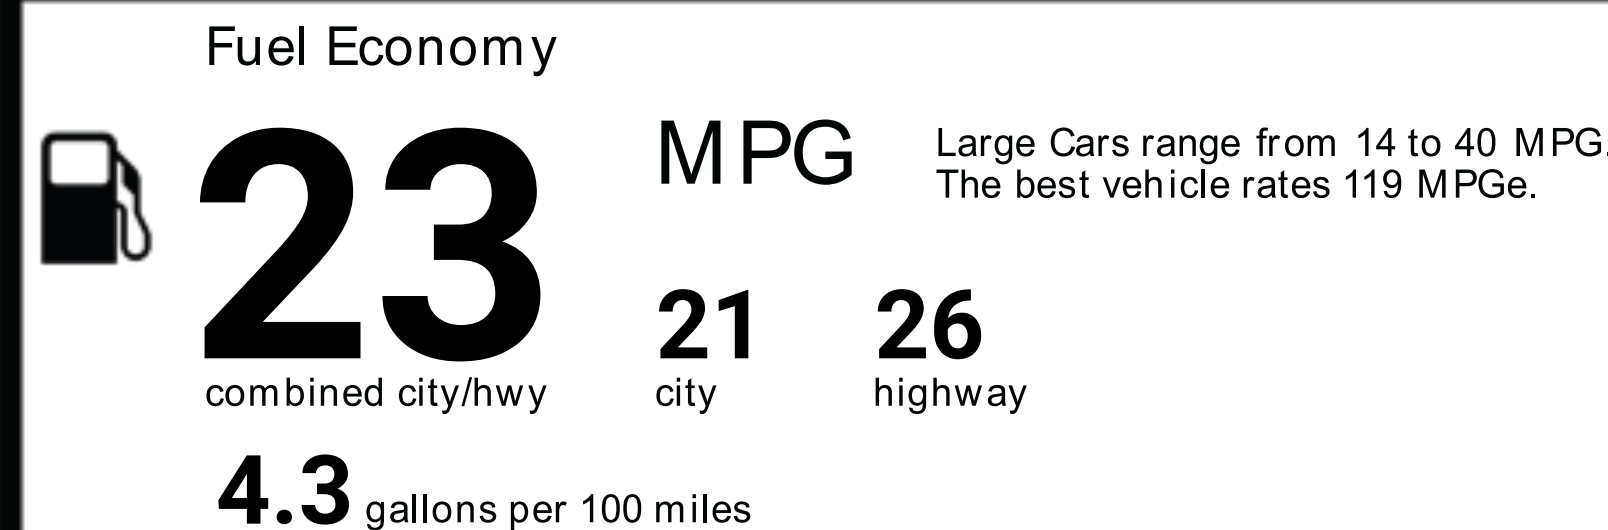

INCLUDED
INCLUDED
INCLUDED
INCLUDED
INCLUDED
INCLUDED
INCLUDED
INCLUDED
INCLUDED

Manufacturer's Suggested Retail Price: \$57,800.00

ADDED FEATURES:

BROOKLYN GREY METALLIC	\$550.00
SHADOWLINE PACKAGE	\$400.00
includes: M Shadowline Lights, Extended Shadowline Trim	
PREMIUM PACKAGE	\$1,600.00
includes: Gesture Control, Head-Up Display, Heated Steering Wheel, Heated Front Seats	
HARMAN/KARDON SURROUND SOUND SYSTEM	\$875.00
SENSATEC DASHBOARD	\$350.00
CARBON FIBER TRIM	\$300.00

Delivery Fees \$995.00

Total Price : \$62,870.00

EPA DOT Fuel Economy and Environment

oline/Mild Electric Hybrid

You spend
\$2,390
 more in fuel costs
 over 5 years
 compared to the
 average new vehicle.

Annual fuel COST