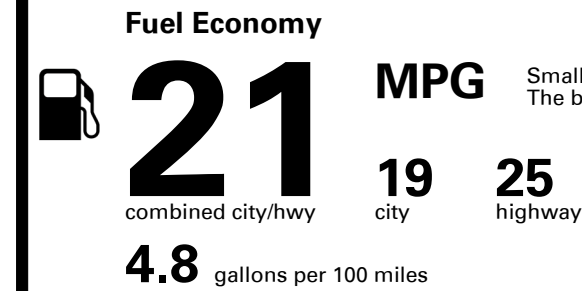

Inland Freight & Handling : $1,095.00

TOTAL PRICE: $64,915.00

143 A 1542QASIAN

SOLD TO: PA707
GENESIS OF DOYLESTOWN
4465 WEST SWAMP ROAD
DOYLESTOWN PA 18902

SHIPPED TO: PA707

VIN: KMUMCDTC7NU077189	ENGINE: G6DSNA909767	EXTERIOR COLOR: CARDIFF GREEN	INTERIOR/SEAT COLOR: VANILLA BEIGE/VANILLA
MODEL: U04X2A65	PORT OF ENTRY: PH	TRANSPORT: TRUCK	ACCESSORY WEIGHT: 19 lbs./ 8 kgs.

EMISSIONS:
This vehicle is certified to meet emission requirements in all 50 states

EPA DOT Fuel Economy and Environment

Gasoline Vehicle