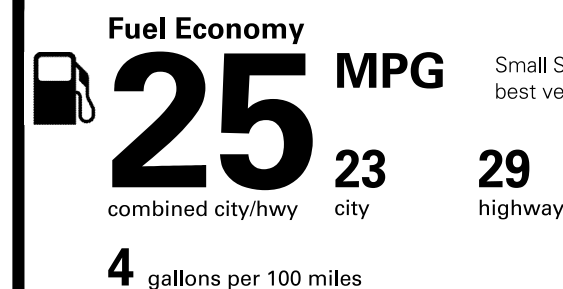

www.safercar.gov or 1-888-327-4236

EPA DOT Fuel Economy and Environment

Gasoline Vehicle

Small SUVs range from 14 to 123 MPG. The best vehicle rates 140 MPGe.

You spend \$3,000 more in fuel costs over 5 years compared to the average new vehicle.