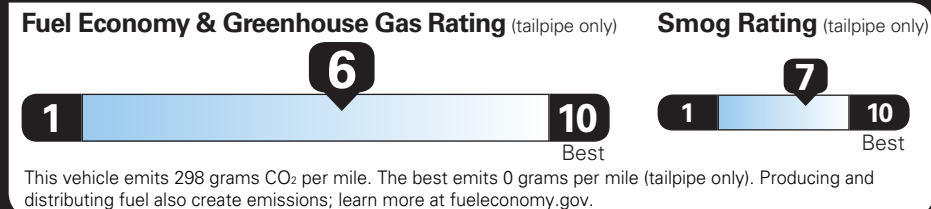

TOTAL OPTIONS	\$1,190.00
TOTAL VEHICLE & OPTIONS	\$23,290.00
DESTINATION CHARGE	1,095.00

TOTAL VEHICLE PRICE* \$24,385.00

EPA DOT Fuel Economy and Environment

Gasoline Vehicle

Fuel Economy **30** MPG combined city/hwy
 28 city 32 highway
 3.3 gallons per 100 miles

TRAX FWD
 Small station wagons range from 16 to 120 MPG. The best vehicle rates 140 MPGe.

You save **\$750** in fuel costs over 5 years compared to the average new vehicle.

Annual fuel cost **\$1,800**

Actual results will vary for many reasons, including driving conditions and how you drive and maintain your vehicle. The average new vehicle gets 28 MPG and costs \$9,750 to fuel over 5 years. Cost estimates are based on 15,000 miles per year at \$3.60 per gallon. MPGe is miles per gasoline gallon equivalent. Vehicle emissions are a significant cause of climate change and smog.