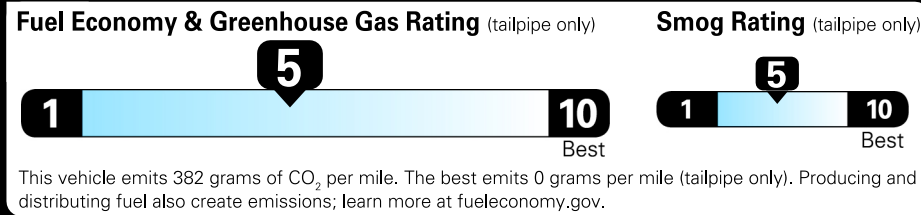

EPA DOT Fuel Economy and Environment

Gasoline Vehicle

2024 Golf R

Lapiz Blue Metallic exterior
Titan Black leather interior

6-Speed Manual Transmission w/ 4MOTION®

Volkswagen

Fuel Economy
23 MPG
combined city/hwy
20 city
28 highway
4.3 gallons per 100 miles

Mid-Size Cars range from 15 to 132 MPG.
The best vehicle rates 140 MPGe.

You spend
\$4,250
more in fuel costs
over 5 years
compared to the
average new vehicle.

Annual fuel COST
\$2,800

Actual results will vary for many reasons, including driving conditions and how you drive and maintain your vehicle. The average new vehicle gets 28 MPG and costs \$9,750 to fuel over 5 years. Cost estimates are based on 15,000 miles per year at \$4.30 per gallon. MPGe is miles per gasoline gallon equivalent. Vehicle emissions are a significant cause of climate change and smog.